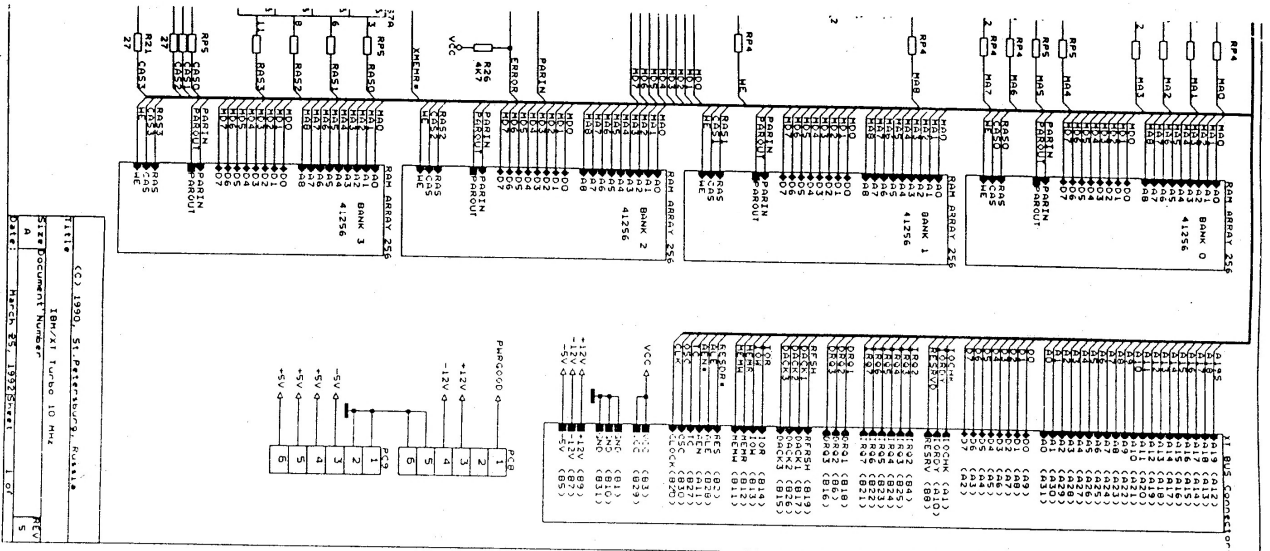

JPB	JP7	RAM for DOS	For use:
0	0	64K	Standard
0	1	64K+64K	Hercules
1	0	64K+64K+32K	CGR
1	1	128K/256K	512 4.0

Kronwerk Research Lab.	
(C) 1990, St.Petersburg, Russia	
Title	IBM/XT Turbo 10 Mhz
Size/Document Number	REV 2

Title	(C) 1990, St.Petersburg, Russia
Size/Document Number	REV 2
Date	March 25, 1992/Scal

SC51A2
DIRECTO
DD91-531TM18