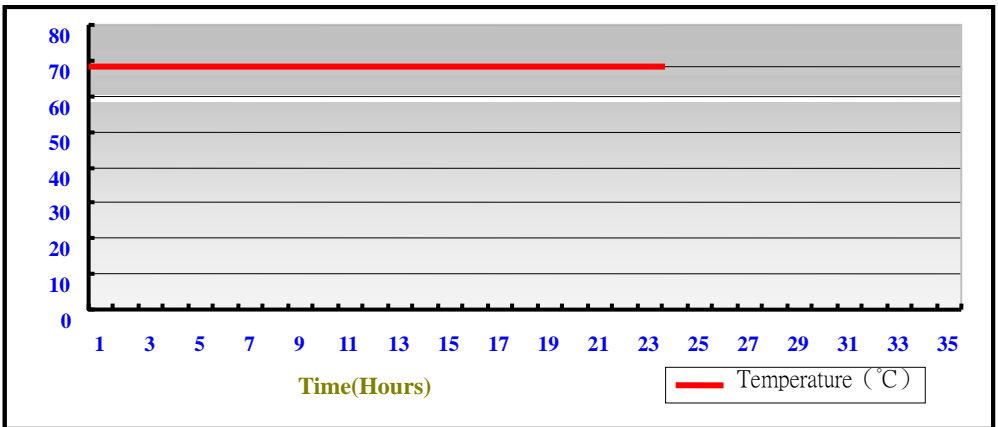

CPU	Intel(R) Celron(TM) J1900 2.0GHz
Memory	ACPI DDR3L 1600 8GB x1 (SKhynix H5TC4G83AFR PBA)
HDD	Western Digital WD10EALX-009BA0 1.0T
Operating OS	Windows 7 64-bit
Test Equipment	GIANT FORCE (GTH-150-60-CP-AR)
Test Program	3DMark 2006 \ PRIM95

Temperature

Hardware Device list:

System Board	LN-D70
CPU	Intel(R) Celron(TM) J1900 2.0GHz
Memory	ACPI DDR3L 1600 8GB x1 (SKhynix H5TC4G83AFR PBA)
HDD	Western Digital WD10EALX-009BA0 1.0TB