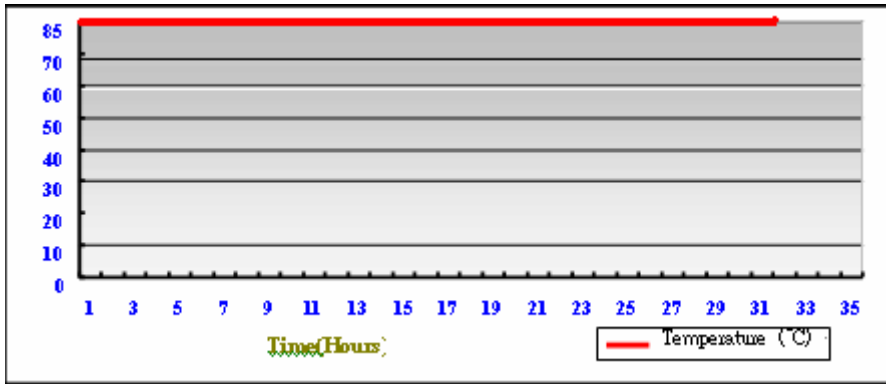

Memory	ACPI DDR3L 1600 8GB x1 (SKhynix H5TC4G83AFR PBA)
HDD	Western Digital WD10EALX-009BA0 1.0T
Operating OS	Windows 7 64-bit
Test Equipment	GIANT FORCE (GTH-150-60-CP-AR)
Test Program	3DMark 2006 、 PRIM95

Temperature

Hardware Device list:

System Board	LN-D70
CPU	Intel(R) Atom(TM) E3845 1.91GHz
Memory	ACPI DDR3L 1600 8GB x1 (SKhynix H5TC4G83AFR PBA)
HDD	Western Digital WD10EALX-009BA0 1.0TB
Operating OS	Windows 7 64-bit
Test Equipment	GIANT FORCE (GTH-150-60-CP-AR)
Test Program	3DMark 2006 、 PRIM95