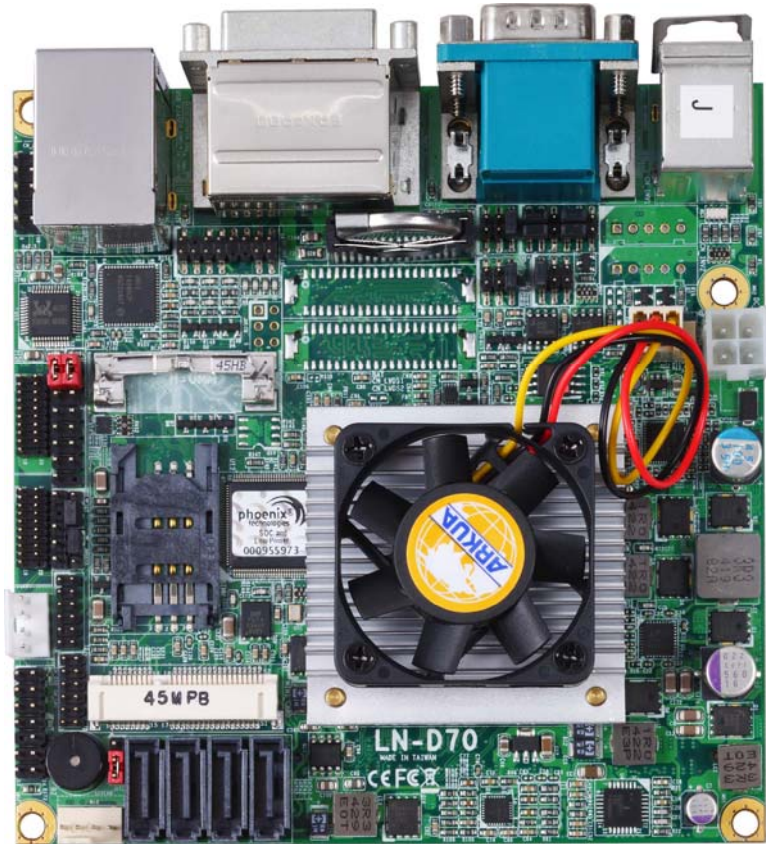

Product Test Report

Product Name	LN-D70
Product Version	A
Issued Date	2015.06.01
Report Edition	1.01
BIOS Version	1.1

Testing Engineer	LARRY
Check Engineer	WU DEI WEI

REVISION HISTORY			
DATE	REVISION NO.	PAGE	DESCRIPTONS
2014.11.13	Ver. 1.0	70	Initial Release