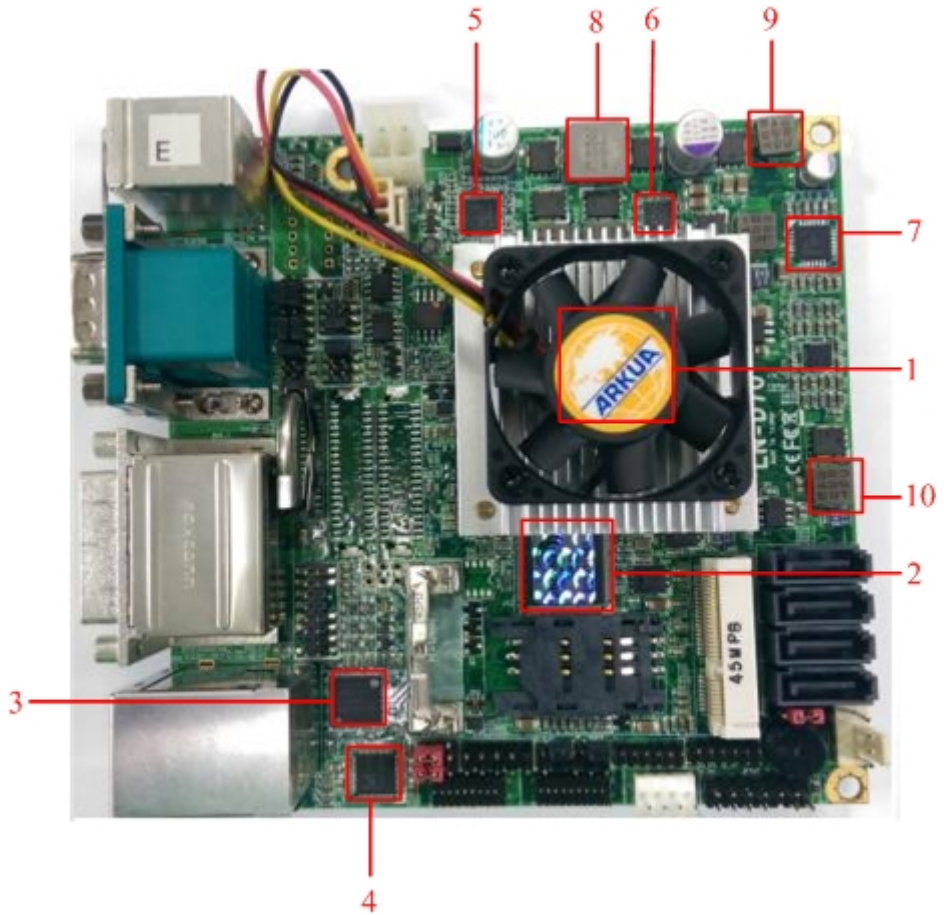

10	LC3(LLC3.3UH/063T)	46.0°C
11	U29(IC88SE9125)	54.2°C
12	U25(ITS74HC14)	46.7°C
13	U16(ITS74F125)	33.5°C
14	U17(ICADM213ECA-T)	29.7°C
15	U18(ICADM213ECA-T)	29.0°C