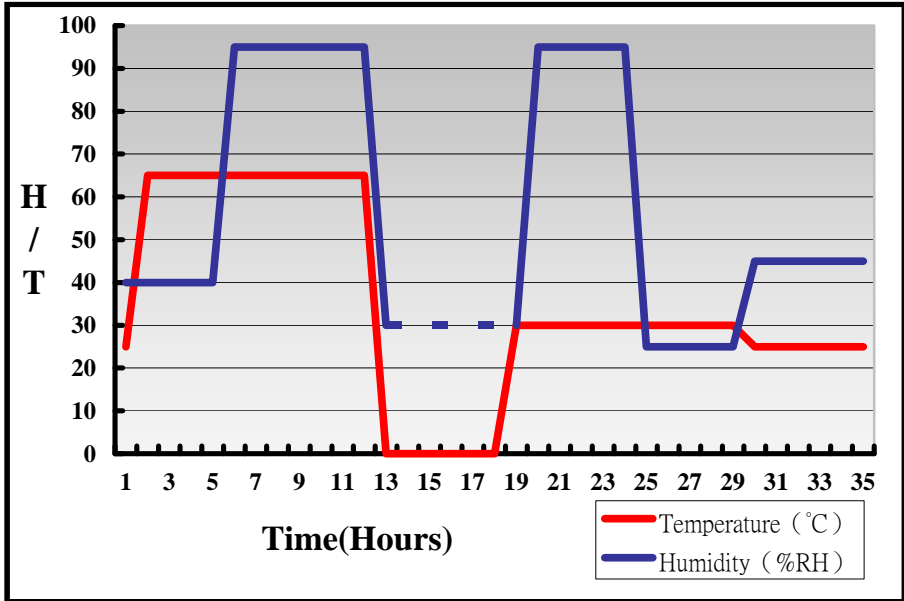

Definition : When the temperature is 30 degrees below arrive, humidity measurements have not, so by the dashed line express.

Boot Up Test:

Hardware Device list:

System Board	LN-D70
CPU	Intel(R) Celron(TM) J1900 2.0GHz
Memory	ACPI DDR3L 1600 8GB x1 (SKhynix H5TC4G83AFR PBA)
HDD	Western Digital WD10EALX-009BA0 1.0TB