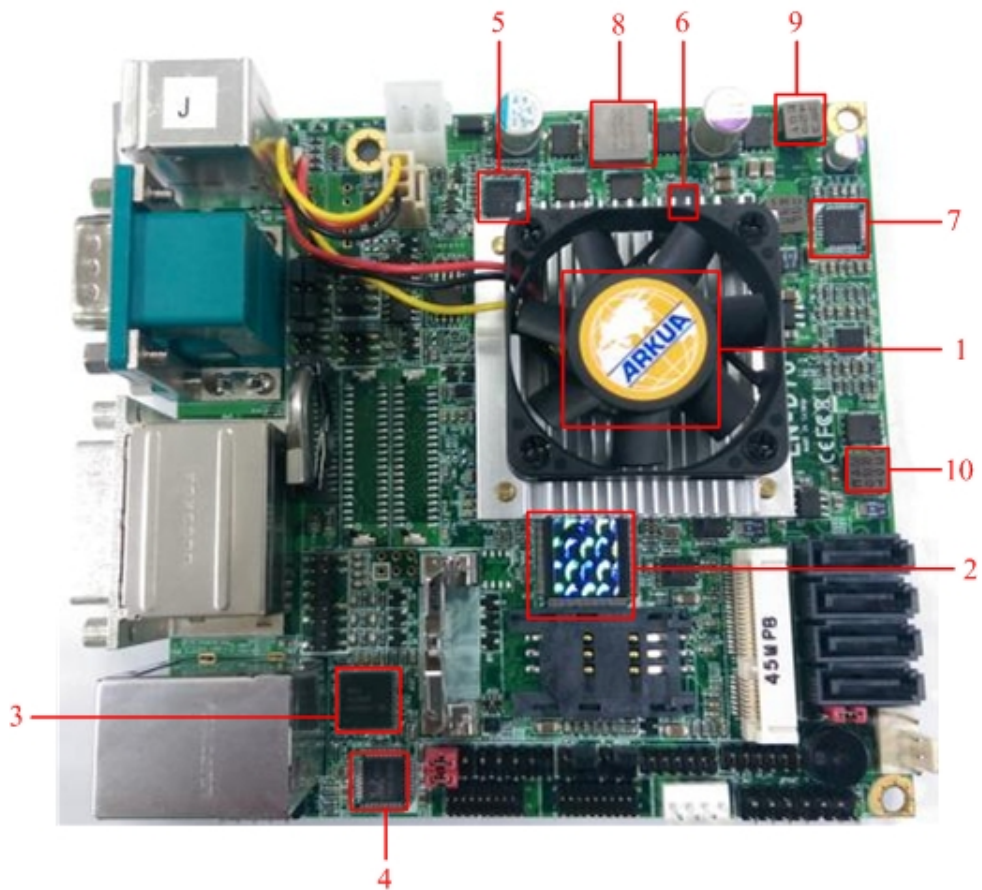

7	U4(ISL6537CR)	38.4°C
8	LC2(LLC3.3UH/0445)	31.1°C
9	LC1(LLC3.3UH/063T)	36.2°C
10	LC3(LLC3.3UH/063T)	43.6°C
11	U29(IC88SE9125)	48.1°C
12	U25(ITS74HC14)	41.0°C
13	U16(ITS74F125)	31.2°C
14	U17(ICADM213ECA-T)	28.6°C
15	U18(ICADM213ECA-T)	28.4°C