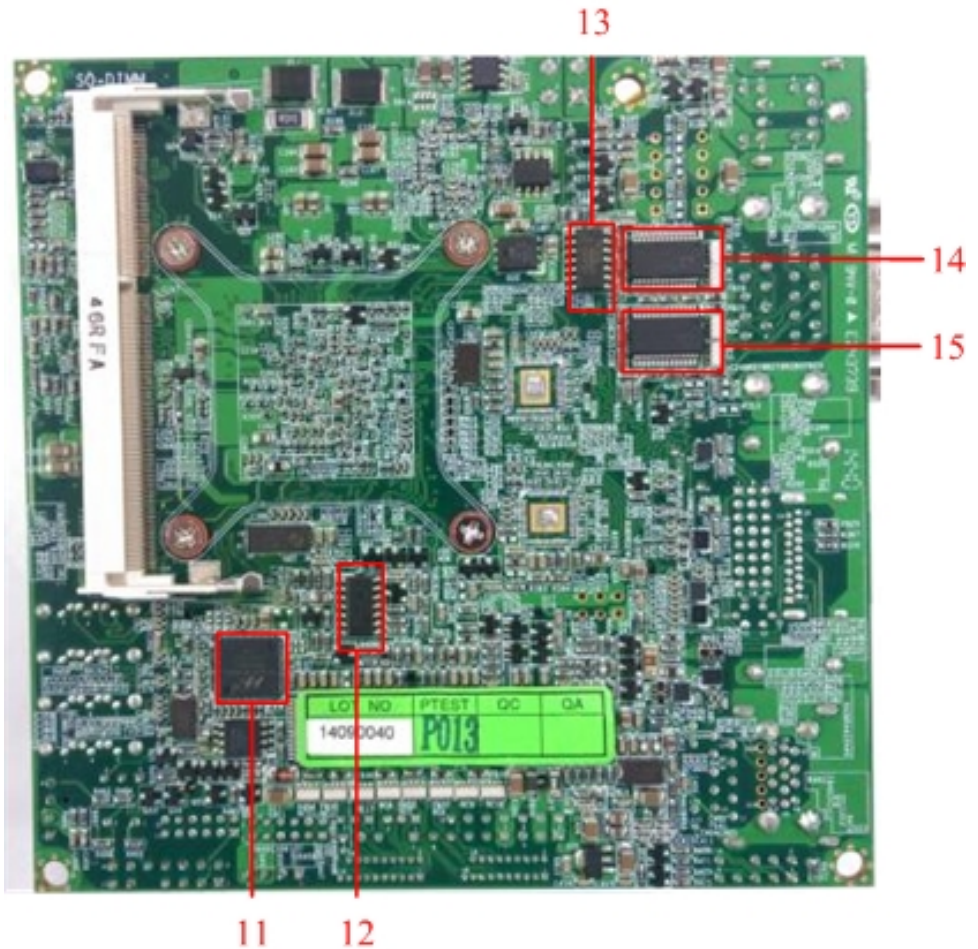

4. Reliability Test

4.1 Power Consumption Test

1. Test Environment:

Motherboard	LN-D70
CPU	Intel(R) Celron(TM) J1900 2.0GHz