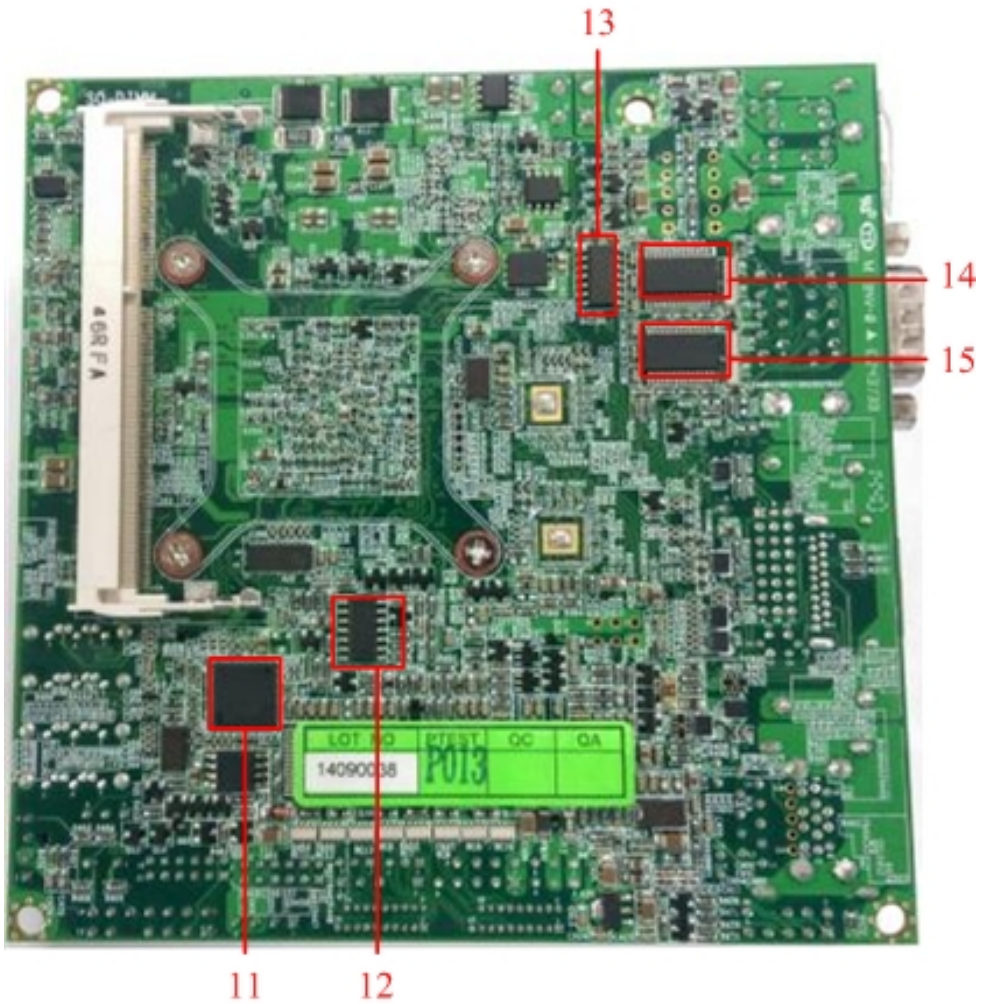

3.2.1 Temperature Test

System Board	LN-D70
CPU	Intel(R) Atom(TM) E3845 1.91GHz