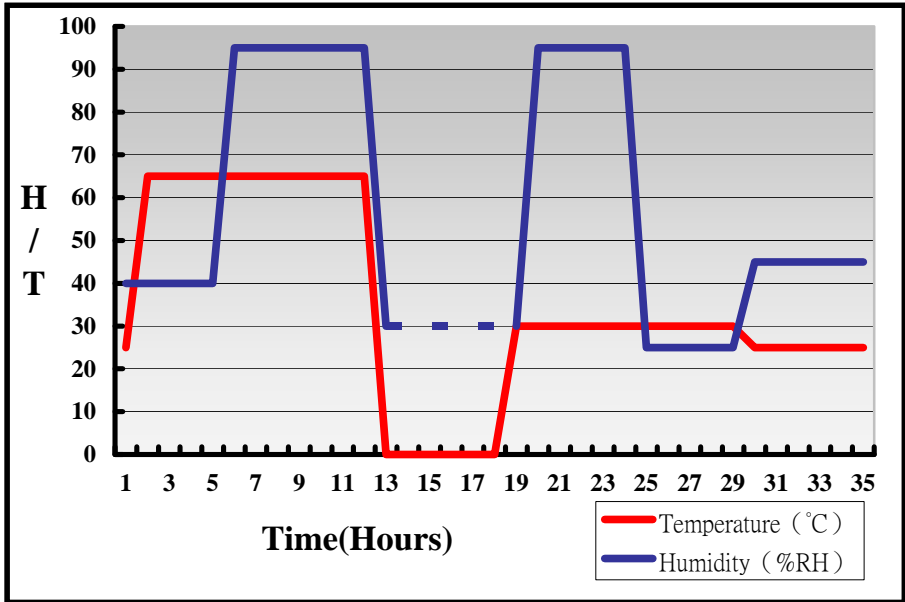

Definition : When the temperature is 30 degrees below arrive, humidity measurements have not, so by the dashed line express.

Boot Up Test:

Hardware Device list:

System Board	LN-D70
CPU	Intel(R) Atom(TM) E3845 1.91GHz
Memory	ACPI DDR3L 1600 8GB x1 (SKhynix H5TC4G83AFR PBA)
HDD	Western Digital WD10EALX-009BA0 1.0TB
Operating OS	Windows 7 64-bit