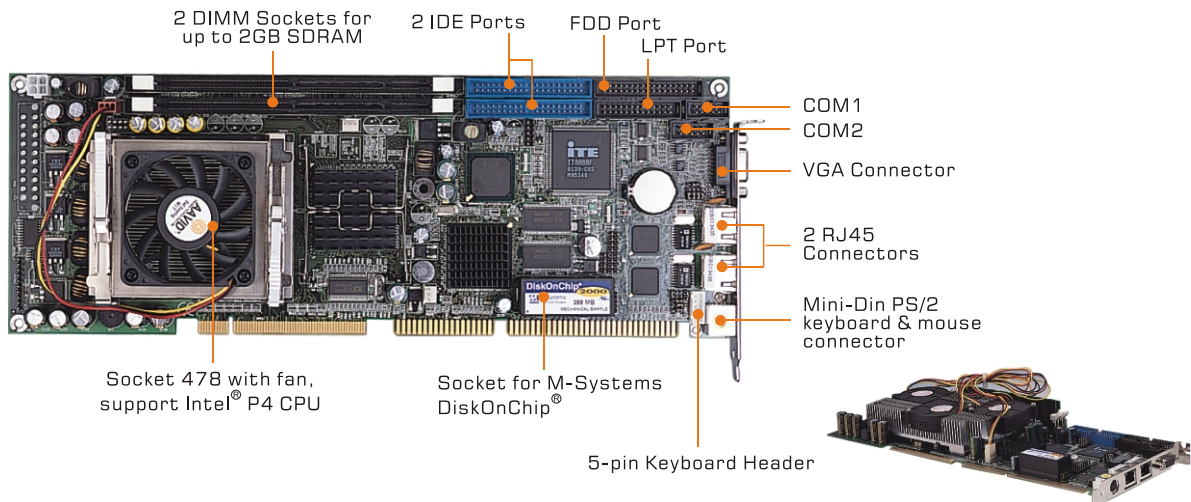

IAC-F845A

Full-size Socket 478 P4 SBC with
VGA/Dual-LAN

FEATURES

- Support high performance Socket 478 Intel® Pentium® 4 processors
- Support up to 2GB SDRAM
- Intel® 845 chipset with 400MHz FSB
- ATI Rage 128 Ultra GL 4X AGP graphics accelerator with 32MB memory
- Two Intel® 82559 10/100 Base-TX Ethernet controllers
- DiskOnChip® flash memory support
- Special design heatsink and fan for 1U Chassis

OPTIONAL

	Item USB Y cable with bracket
	Part Number 0800100100002
	Item Slim cooling fan for P4 in 1U chassis (Option)
	Part Number 0972012070001

SPECIFICATION

CPU

Socket 478 Intel® Pentium® 4 processor

Chipset

1 Multi-mode parallel port (SPP/EPP/ECP)

Bus Interface

PCI/ISA bus (PICMG 2.0)

RTC

Internal RTC with Li battery

Keyboard Connector

5-pin header

Keyboard/Mouse Connector

6-pin mini-DIN PS/2 keyboard/mouse connector

Universal Serial Bus : Support 2 USB ports

IR Interface : Support 1 IrDA header

Watchdog Timer

16-level time-out intervals (by software program)

Power Consumption