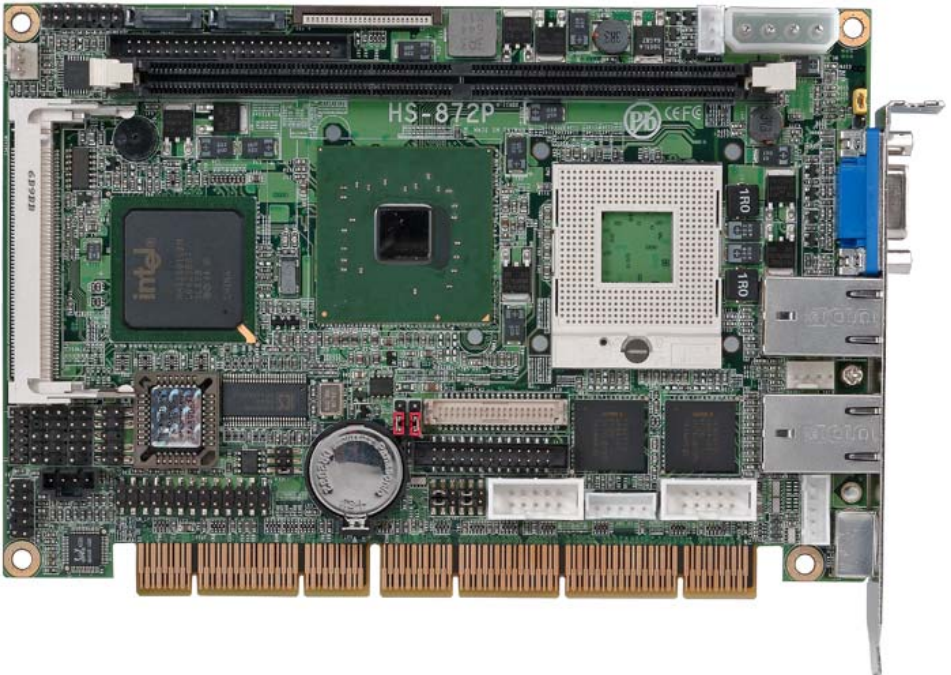

HS-872P

Test Report

Edition 1.1

2007/09/12

Identify:

Test Engineer: Gary

Index

Index	2
1. Function test	4
1.1 Hardware function	4
1.2 BIOS function	6
1.3 Driver	8
2. Compatibility test.....	10
2.1 CPU Test	10
2.2 Memory Test.....	11
2.3 VGA Graphic Test.....	12
2.4 Audio Test.....	14
2.5 HDD Test	16
2.6 CD-ROM Test	17
2.7 USB Test	18
2.8 Serial Port Test	20
2.9 Keyboard 、 Mouse Test	22
2.10 LAN Test.....	24
2.11 Power Supply Test.....	25
2.12 Boot Up Test.....	27
2.13 Os Install	27
2.14 Print Port Test.....	28
3. Environmental test.....	29
3.1 Temperature Test.....	29
4. Reliability Test.....	30
4.1 Power Consumption Test	30
4.2 Thermal measurements at various points on the board.....	36
5. Performance Test.....	37
5.1-1 WinBench 99 Version 1.1.....	37