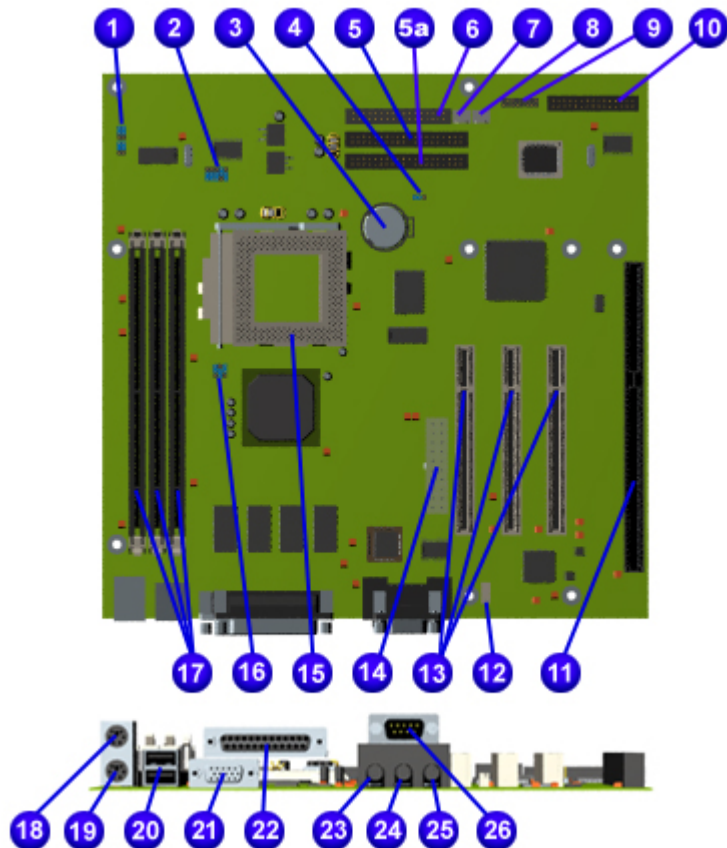

## Maintenance and Service Guide Compaq Presario 5300 Series Computers

- [Home](#)     
 [Product Description](#)     
 [Troubleshooting](#)     
 [Illustrated Parts Catalog](#)  
[Removal & Replacement](#)     
 [Jumper & Switch Information](#)     
 [Specifications](#)

### JUMPER & SWITCH INFORMATION

1	Frequency Jumper
2	CPU Core Voltage Select
3	CMOS Battery
4	CMOS
5	Secondary IDE Drive
5a	Primary IDE Drive
6	Diskette Drive
7	Fan
8	Fan
9	Button Board
10	Front I/O Panel
11	ISA Slot
12	CD Audio
13	PCI Slots
14	Power
15	Processor
16	Processor Multiple
17	Memory DIMM
18	Mouse
19	Keyboard
20	USB
21	VGA Connector
22	Parallel Port
23	Microphone
24	Line In
25	Speaker
26	Serial Port

### Jumper Settings for models 5330, 5333, 5340, 5345, 5360, 5363, 5365

BF2	BF1	BF0	AMD
1-2	1-2	1-2	3.5X

1-2	1-2	2-3	2.0X
1-2	2-3	1-2	3.0X
1-2	2-3	2-3	2.5X
2-3	1-2	1-2	5.5X
2-3	1-2	2-3	4.0X
2-3	2-3	1-2	5.0X
2-3	2-3	2-3	4.5X

### JP5

Vid4	Vid3	Vid2	Vid1	Vid0	CPU Vcore
1-2	1-2	2-3	1-2	2-3	1.80V
1-2	1-2	2-3	1-2	1-2	1.85V
1-2	1-2	1-2	2-3	2-3	1.90V
1-2	1-2	1-2	2-3	1-2	1.95V
1-2	1-2	1-2	1-2	2-3	2.00V
1-2	1-2	1-2	1-2	1-2	2.05V
2-3	2-3	2-3	2-3	2-3	NO CPU
2-3	2-3	2-3	2-3	1-2	2.1V
2-3	2-3	2-3	1-2	2-3	2.2V
2-3	2-3	2-3	1-2	1-2	2.3V
2-3	2-3	1-2	2-3	2-3	2.4V
2-3	2-3	1-2	2-3	1-2	2.5V
2-3	2-3	1-2	1-2	2-3	2.6V
2-3	2-3	1-2	1-2	1-2	2.7V
2-3	1-2	2-3	2-3	2-3	2.8V
2-3	1-2	2-3	2-3	1-2	2.9V
2-3	1-2	2-3	1-2	2-3	3.0V
2-3	1-2	2-3	1-2	1-2	3.1V
2-3	1-2	1-2	2-3	2-3	3.2V
2-3	1-2	1-2	2-3	1-2	3.3V
2-3	1-2	1-2	1-2	2-3	3.4V
2-3	1-2	1-2	1-2	1-2	3.5V