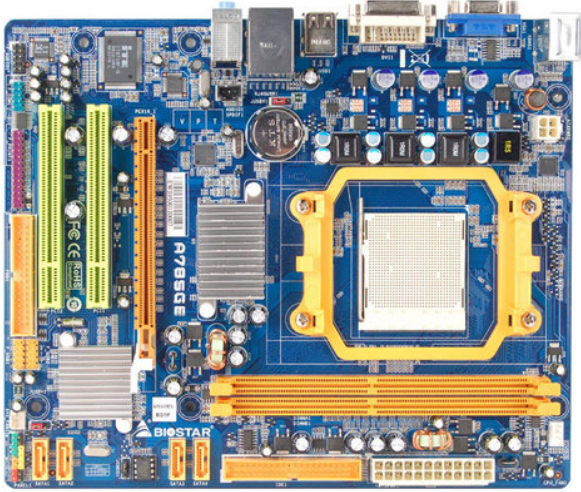

A785GE Motherboard

- Socket AM3/AM2+
- Supports AMD Phenom II/Phenom/Athlon 64 X2/64/FX/Sempron Processors
- Supports AMD Cool'n'Quiet Technology
- Supports BIO-Remote 2 Technology
- Supports Charger Booster Technology

A785GE Specification

CPU SUPPORT	<p>AMD Phenom™ II X4 Processor AMD Phenom™ II X3 Processor AMD Phenom™ X4 Processor AMD Phenom™ X3 Processor AMD Athlon™ II X2 Processor AMD Athlon™ X2 Dual-Core Processor AMD Athlon™ 64 X2 Dual-Core Processor AMD Athlon™ 64 FX Processor AMD Athlon™ 64 Processor AMD Sempron™ Processor Maximum CPU TDP (Thermal Design Power) : 95Watt</p>
HT	<p>Support HT3.0 up to 5.2GT/s (Depends on AMD CPU Specification)</p>
MEMORY	<p>Support Dual Channel DDR2 533/667/800/1066(1066 by AM2+/AM3 CPU) MHz 2 x DDR2 DIMM Memory Slot Max. Supports up to 8GB Memory</p>
INTEGRATED VIDEO	<p>ATI Radeon™ HD4200 Graphics , Max. Memory Share Up to 512 MB Support ATI Hybrid Crossfire</p>
STORAGE	<p>4 x SATA II Connector 1 x IDE Connector Support SATA RAID: 0,1,10</p>

LAN	Realtek RTL8111DL - 10/100/1000 Controller
AUDIO CODEC	Realtek ALC662 6-Channel HD Audio
USB	4 x USB 2.0 Port 2 x USB 2.0 Header
EXPANSION SLOT	1 x PCI-E 2.0 x16 Slot 2 x PCI Slot
REAR I/O	1 x PS/2 Mouse 1 x PS/2 Keyboard 4 x USB 2.0 Port 1 x DVI Connector 1 x VGA Port 1 x LAN Port 3 x Audio Jacks
INTERNAL I/O	2 x USB 2.0 Header 4 x SATA II Connector (3Gb/s) 1 x IDE Connector 1 x Floppy Connector 1 x Front Audio Header 1 x Front Panel Header 1 x S/PDIF-Out Header 1 x CPU Fan Connector 1 x System Fan Connector 1 x COM Port Header 1 x Printer Port Header
DIMENSION	Micro ATX Form Factor Dimension: 24.4cm X 20cm (W x L)
OS SUPPORT	Supports Windows XP / Vista / 7
ACCESSORIES	1 x IDE Cable 1 x SATA Cable 1 x I/O Shield 1 x Fully Setup Driver CD 1 x Quick Guide
FEATURES	Windows 7 Compatible Supports AM3/AM2+ Supports Solid capacitor BIO-FLASHER