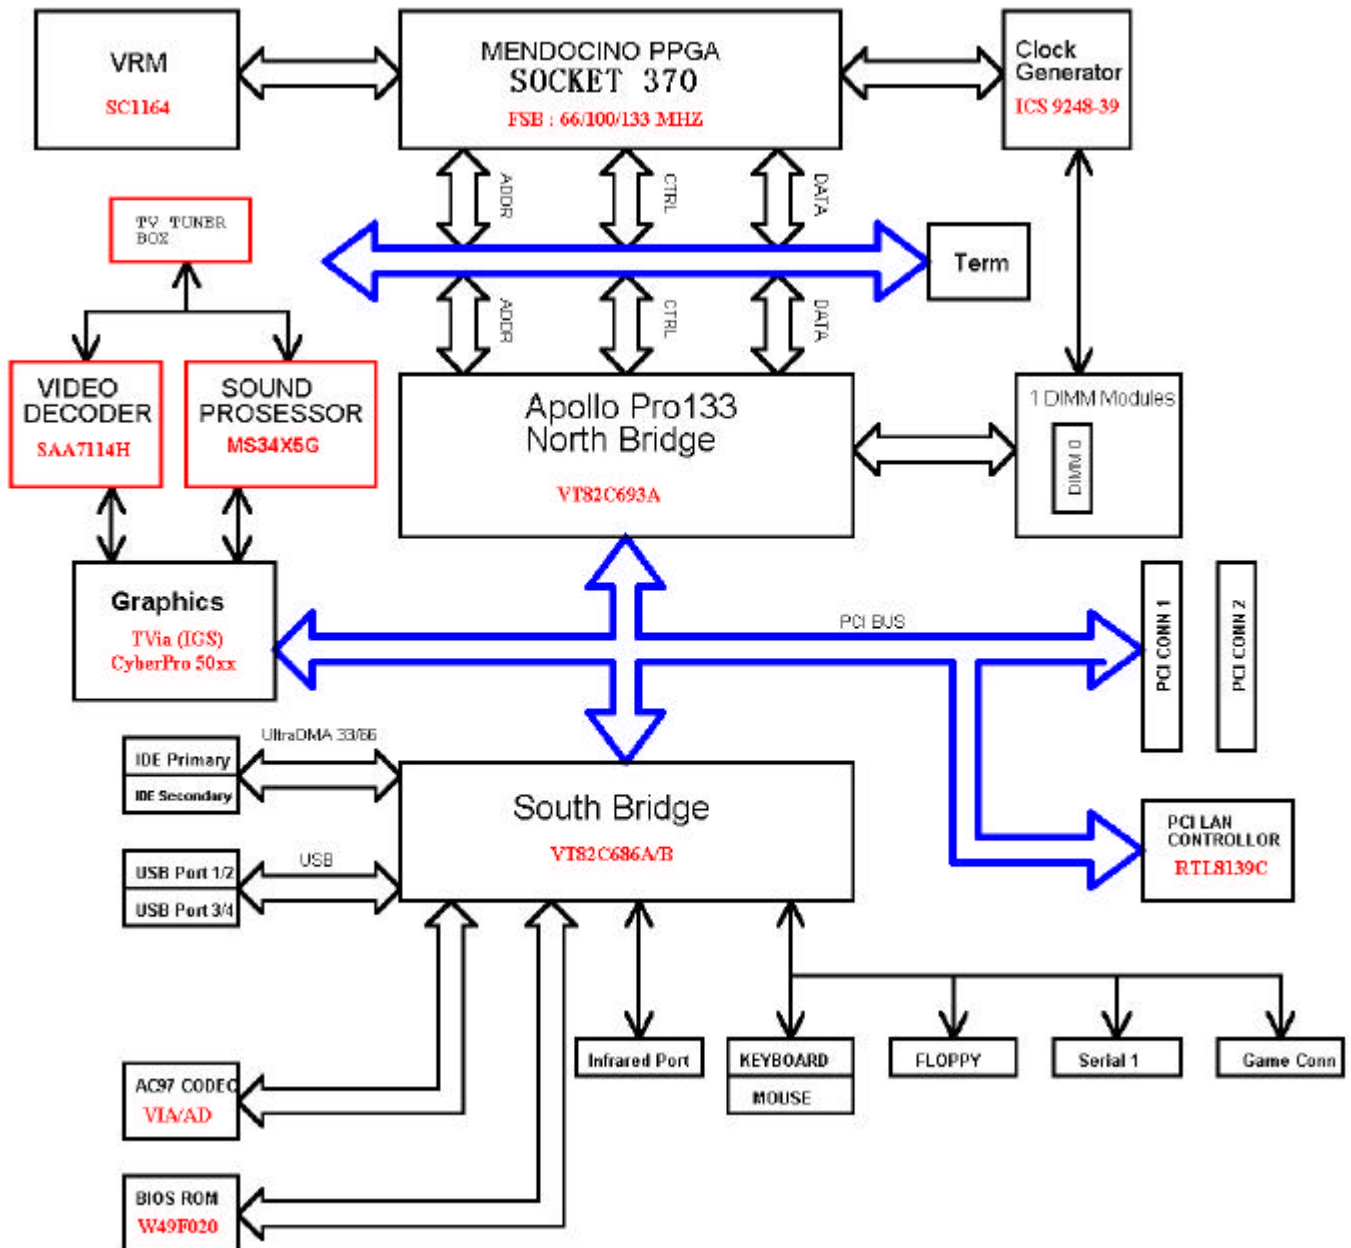

# HomeIT Platform

STB-6610S

# SYSTEM BLOCK DIAGRAM