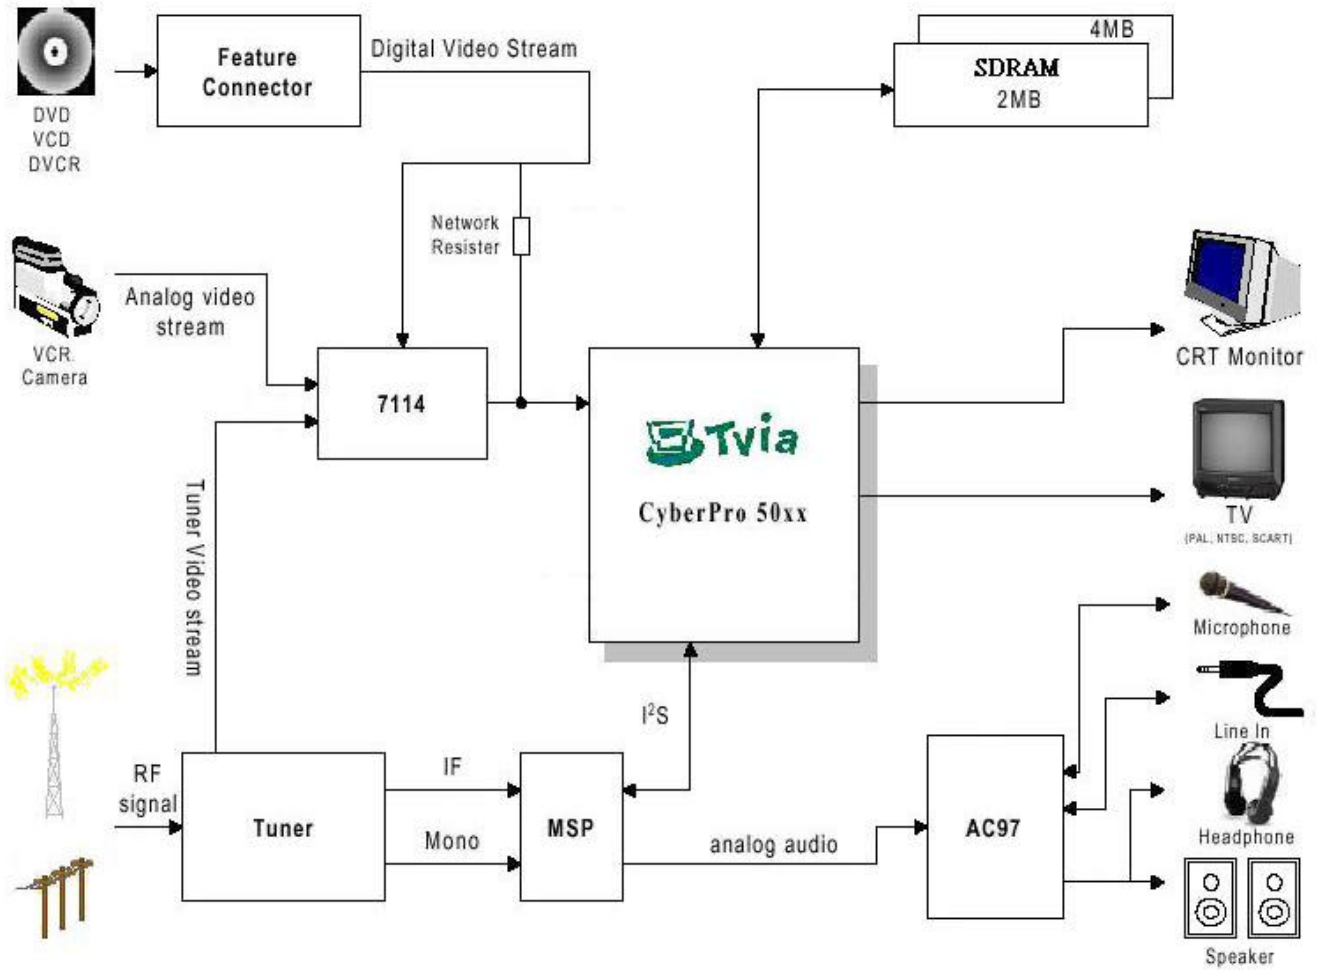

HomeIT Platform