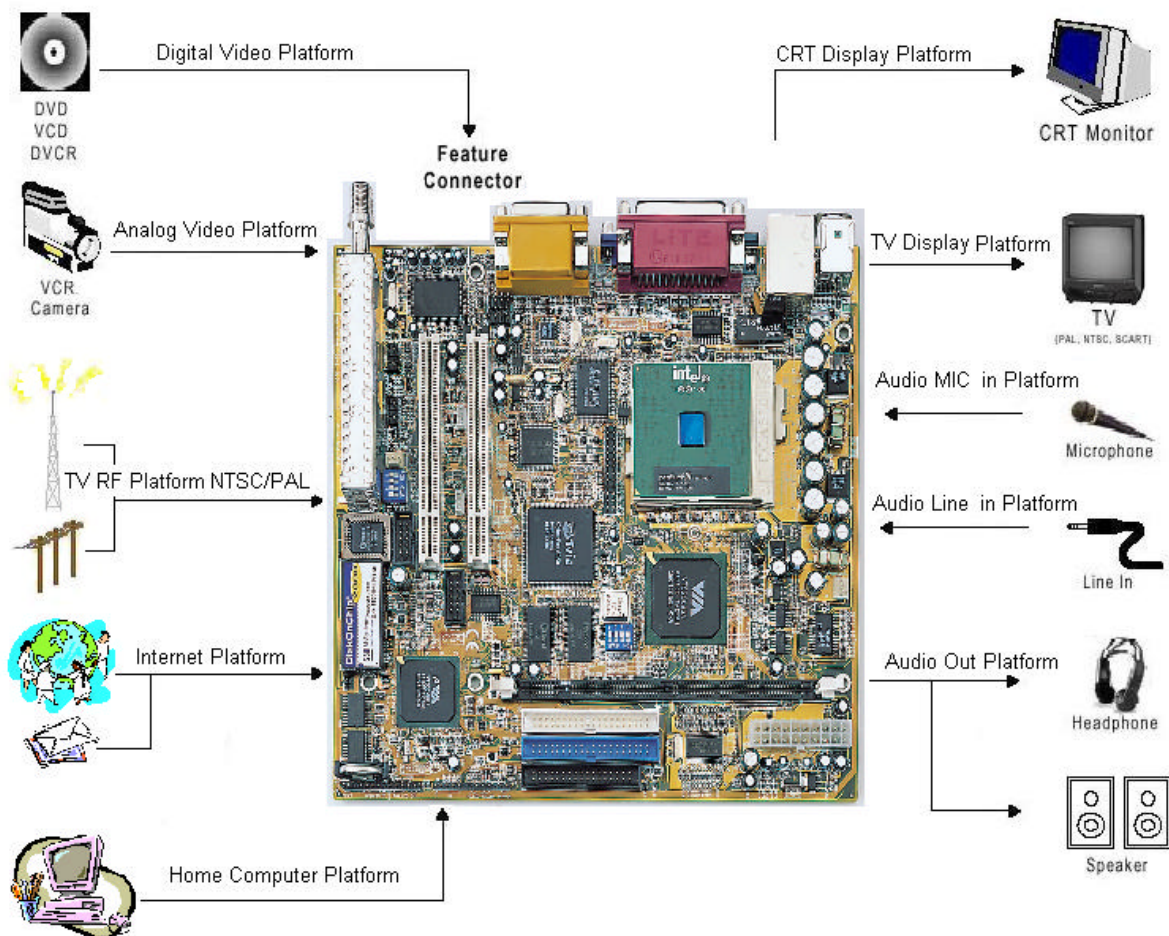

Software Support and Driver Utility-CD disk

- Microsoft Windows and AP demo:
- Linux and AP demo:
- Driver and Utility:
- Data sheet and Program guide: