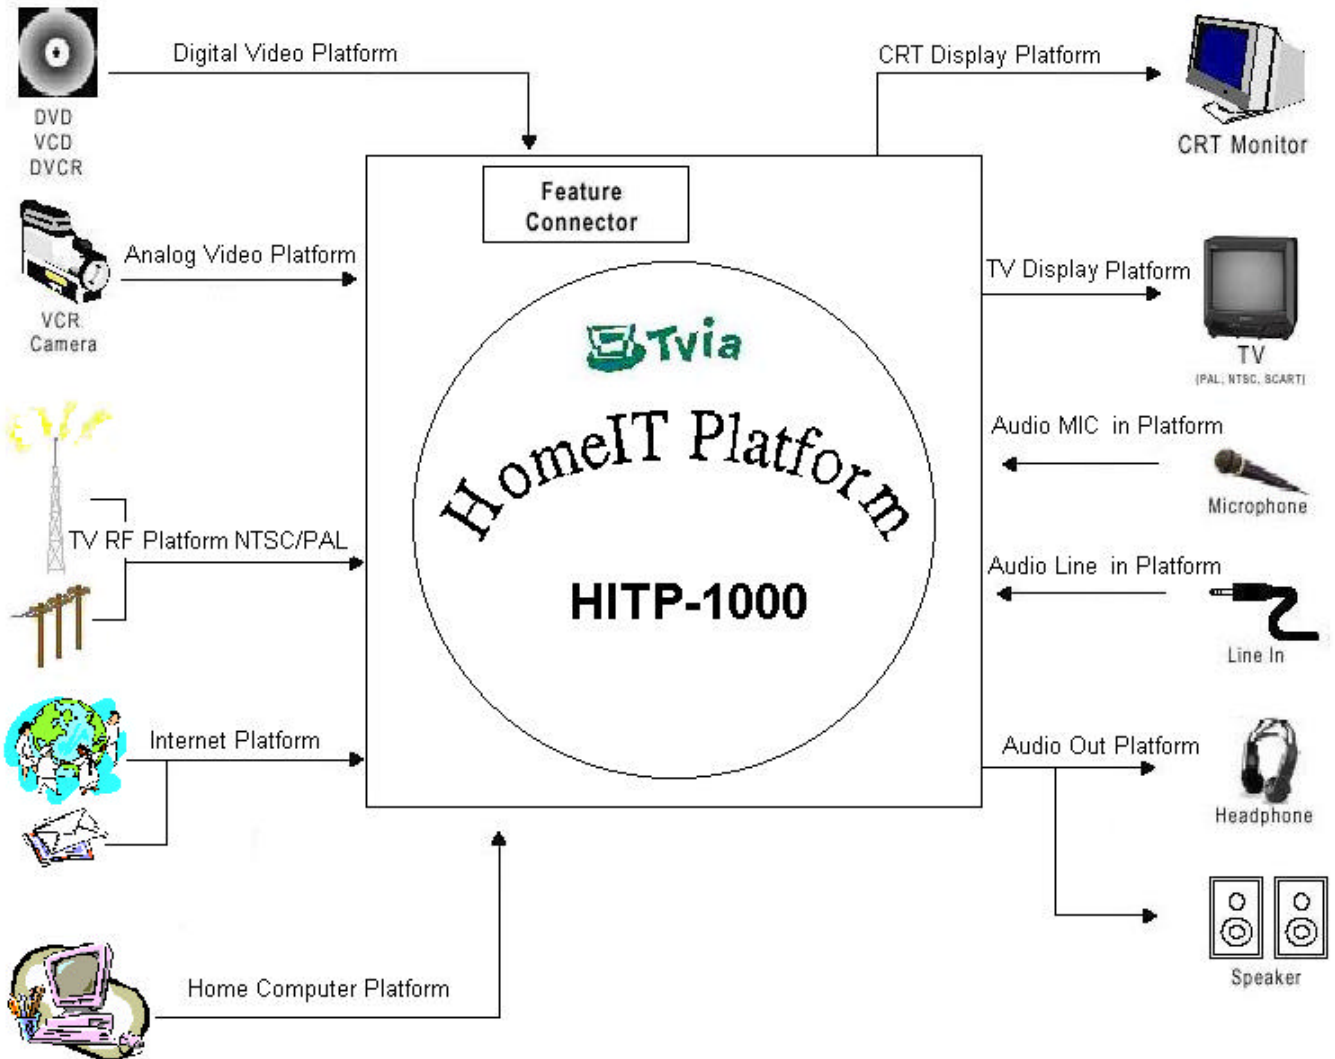

\* TV RF Platform  
(NTSC/PAL)

\* Home Computer Platform

\* Wireless Input Devices

\* Internet Platform

**STB-6640S (HomeIT platform)**

\* Digital/ Analog  
Video Platform

**dar**ter

**Chang Tseng Technology Co., Ltd.**

\* CRT/ TV Display Platform

\* Movies (DVD/ VCD)

# HomeIT Platform

STB-6610S

Supports Microsoft Windows SoundSystem Internal MIC-in, Line-in and Speaker-out interface reserved.

Full-duplex Operation for simultaneous record and playback.

- **GAME/MIDI port:**  
Support one game/midi connector.
- **PCI slot:**  
Two 32-bit PCI slot onboard.