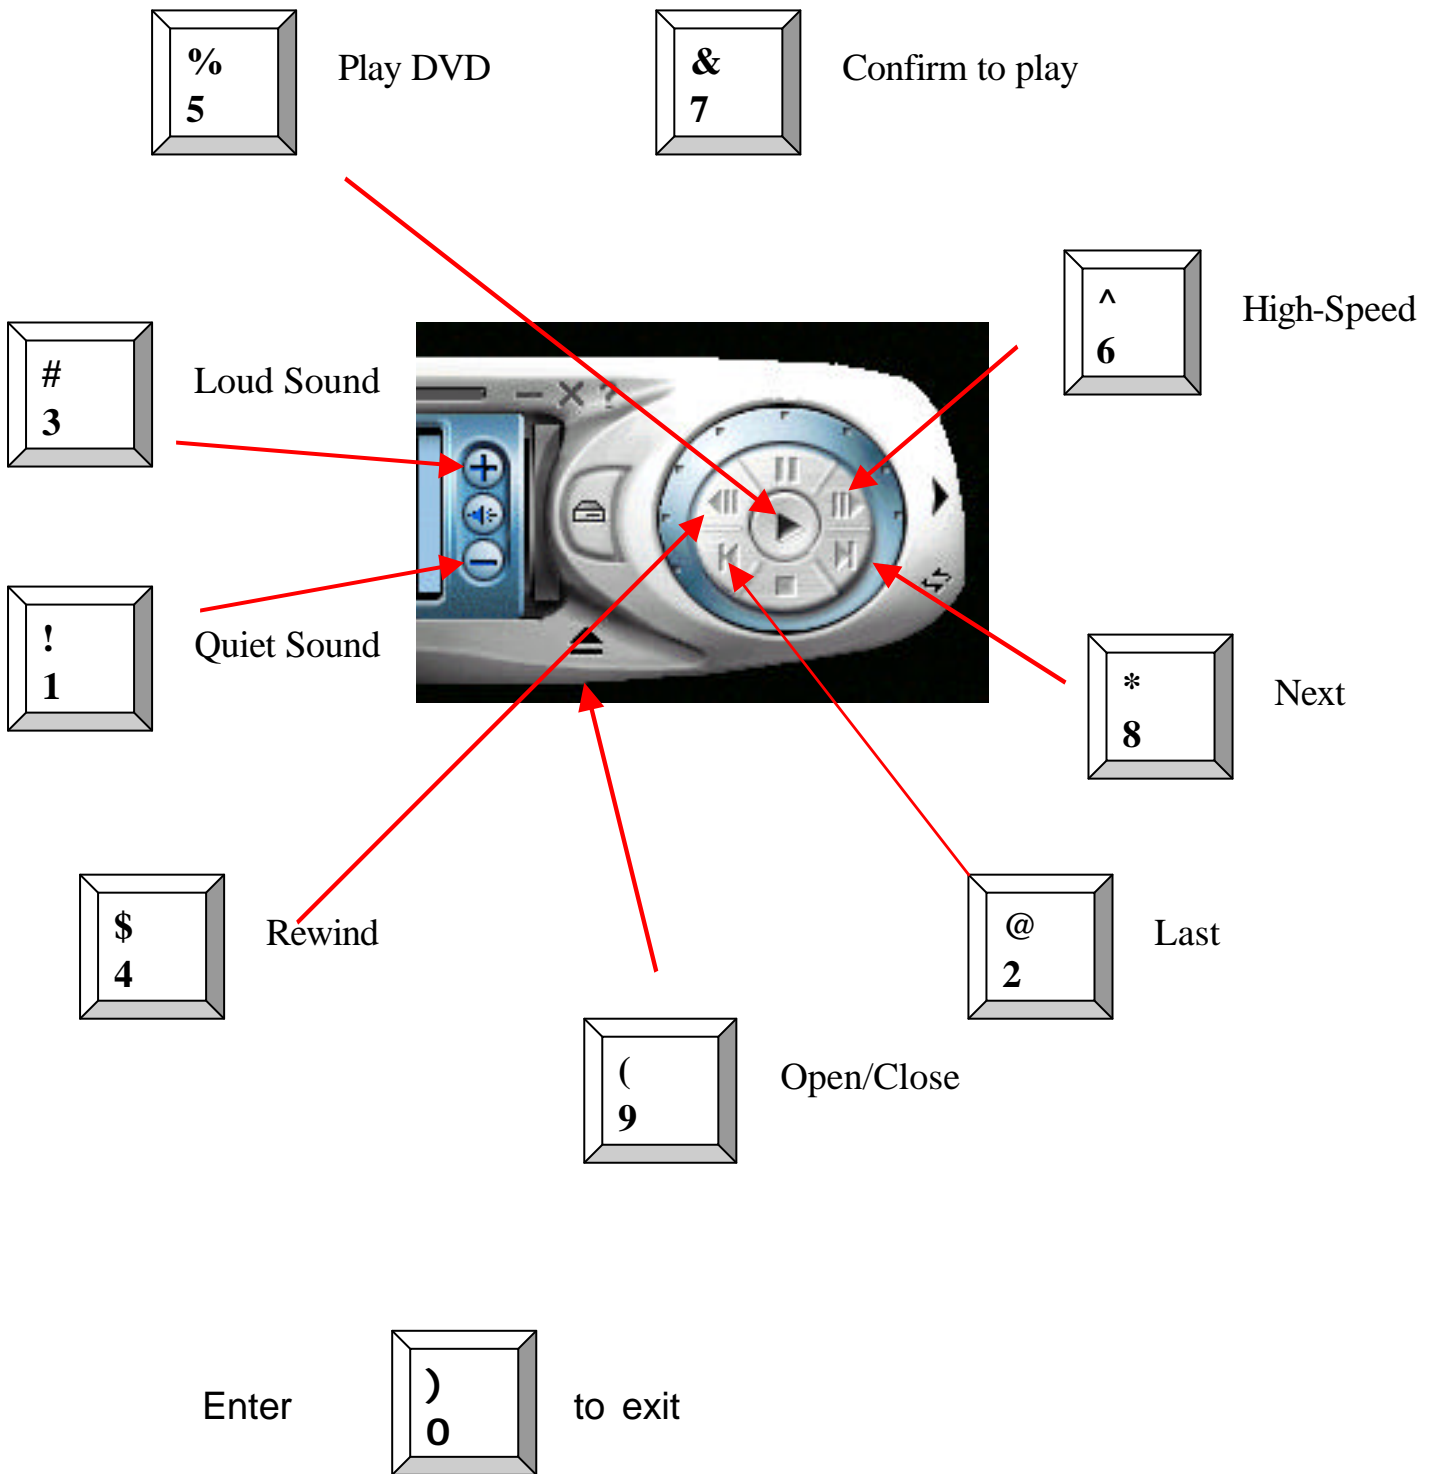

### Home Theater (Video Only On TV Display)

Enter

to into DVD Player

Function as below: Keyboard Number