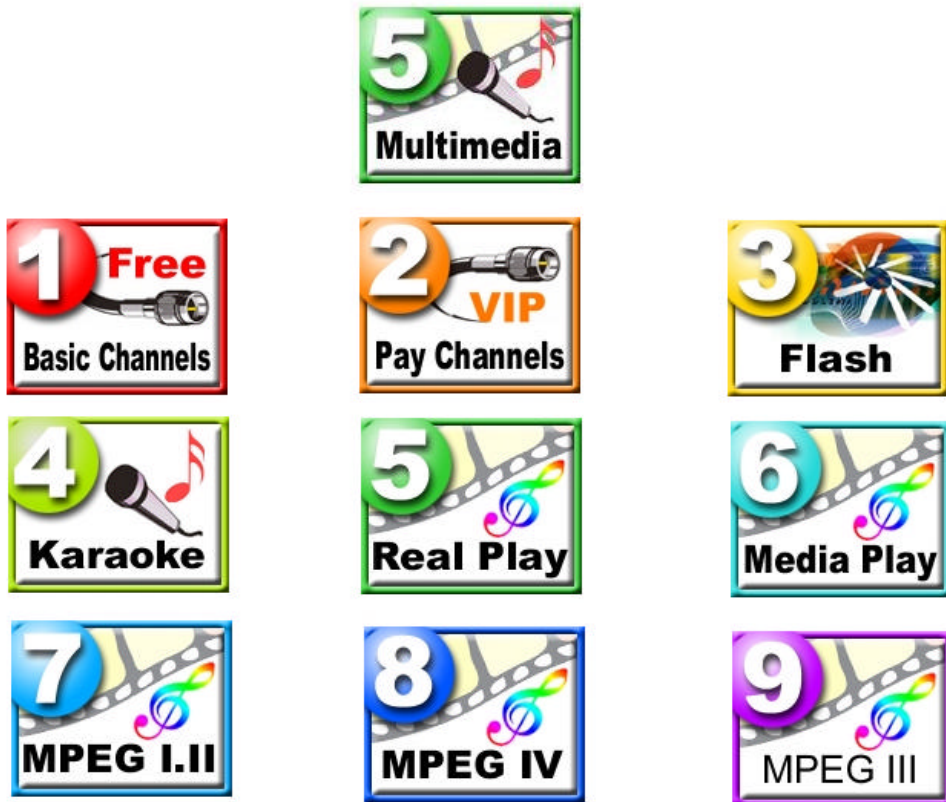

HomeIT Platform AP Function

Multimedia (Video Only On TV Display)

You can find [Alpha Blending](#) Function on TV screen

Enter to into TV Channels

Enter to select TV Frequency Channel

Or Enter the TV Frequency Channel number

Enter Number to exit