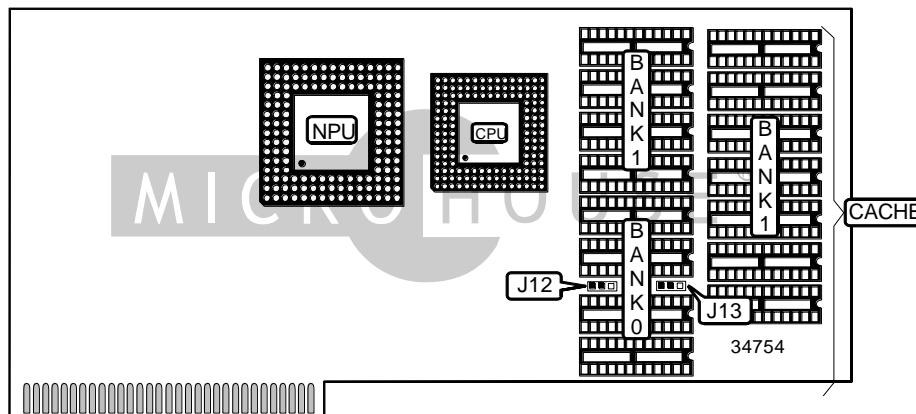

AMERICAN MEGATRENDS, INC.

EZ-FLEX SERIES 38

Device Type	Mainboard
Processor	AM386DX/80386DX
Processor Speed	25/33/40MHz
Chip Set	Unidentified
Video Chip Set	None
Maximum Onboard Memory	None
Maximum Video Memory	None
Cache	64/256KB
BIOS	AMI
Dimensions	Unidentified
I/O Options	None
NPU Options	80387DX/3167

CACHE CONFIGURATION		
Size	Bank 0	Bank 1
64KB	Unidentified	None
256KB	Unidentified	(11) 64K x 4
Note: the chip size in bank 0 is unidentified.		

CACHE JUMPER CONFIGURATION		
Size	J12	J13
64KB	Pins 1 & 2 closed	Pins 1 & 2 closed
256KB	Pins 2 & 3 closed	Pins 2 & 3 closed