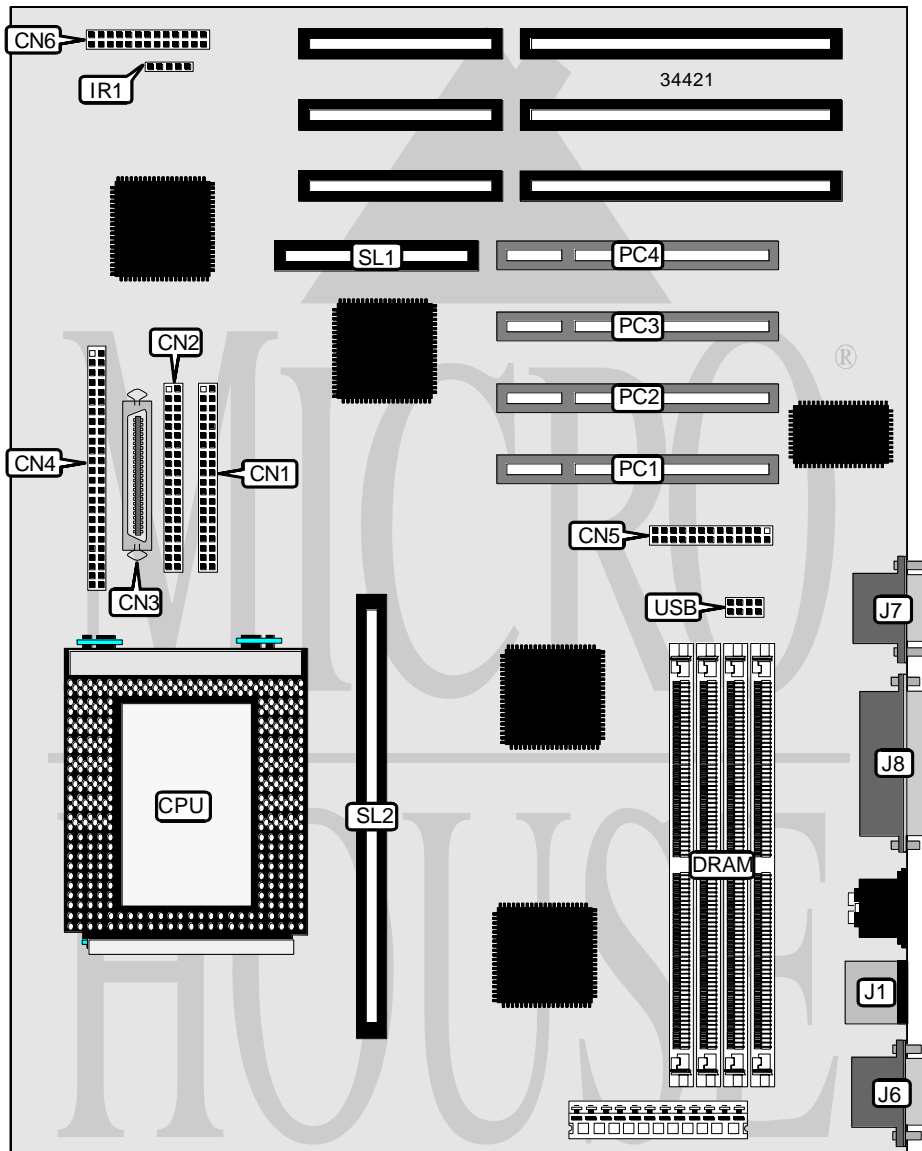

## ATX - 686

<b>Processor</b>	Pentium II/Pentium Pro
<b>Processor Speed</b>	150/166/180/200/233/266/275/333MHz
<b>Chip Set</b>	Intel
<b>Video Chip Set</b>	None
<b>Maximum Onboard Memory</b>	512MB (EDO supported)
<b>Maximum Video Memory</b>	None
<b>Cache</b>	256/512KB (located on Pentium II/Pentium Pro CPU)
<b>BIOS</b>	Award
<b>Dimensions</b>	305mm x 245mm
<b>I/O Options</b>	32-bit PCI slots (4), floppy drive interface, IDE interfaces (2), SCSI interface, Wide SCSI interface, parallel port, PS/2 mouse port, serial ports (2), IR connector, USB connector, RAID slot, CPU slot 1
<b>NPU Options</b>	None

Continued on next page . . .

TAKEN CORPORATION  
ATX-686

... continued from previous page

CONNECTIONS			
Purpose	Location	Purpose	Location
IDE interface	CN1	Serial port 1	J6
IDE interface	CN2	Serial port 2	J7
Wide SCSI interface	CN3	Parallel port	J8
SCSI interface	CN4	32-bit PCI slots	PC1 – PC4
Floppy drive interface	CN5	RAID slot	SL1
Front panel connector	CN6	CPU slot 1	SL2
IR connector	IR1	USB connector	USB
PS/2 mouse port	J1		

Note: Board accepts EDO memory. The location of the banks is unidentified.

CACHE CONFIGURATION
Note: 256KB/512KB cache is located on the Pentium II/Pentium Pro CPU.