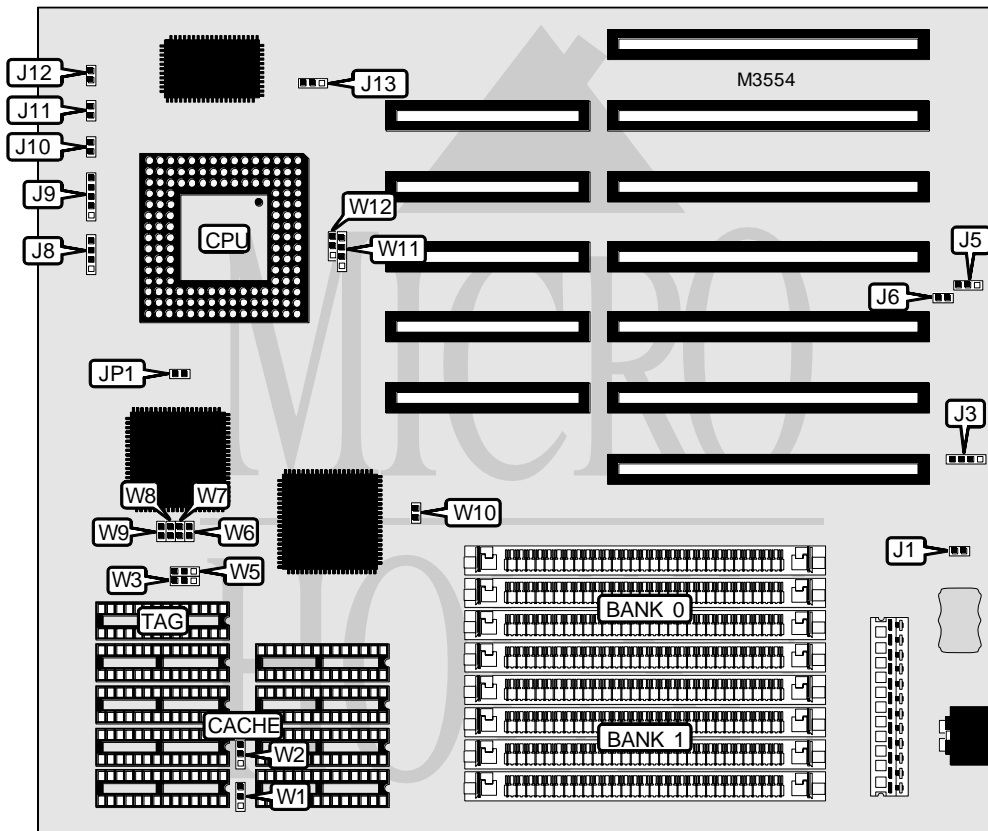

UNIDENTIFIED

U 4 8 6

Processor	80486SX/80487SX/80486DX
Processor Speed	33/50MHz
Chip Set	UMC
Video Chip Set	None
Maximum Onboard Memory	32MB
Maximum Video Memory	None
Cache	64/128/256KB
BIOS	AMI
Dimensions	254mm x 218mm
I/O Options	None
NPU Options	None

CONNECTIONS			
Purpose	Location	Purpose	Location
External battery	J3	Turbo switch	J10
Speaker	J8	Turbo LED	J11
Power LED & keylock	J9	Reset switch	J12

Continued on next page . . .

UNIDENTIFIED

U 4 8 6

... continued from previous page

CACHE CONFIGURATION			
Size	Bank 0	Bank 1	TAG
64KB	(4) 8K x 8	(4) 8K x 8	(1) 8K x 8
128KB	(4) 32K x 8	None	(1) 8K x 8
256KB	(4) 32K x 8	(4) 32K x 8	(1) 32K x 8

Note: The location of banks 0 & 1 are unidentified.

Note: Pins designated should be in the closed position.

Continued on next page...

UNIDENTIFIED

U 4 8 6

... continued from previous page

CPU CLOCK MODE SELECTION	
Speed	W10
1x	Open
2x	Closed

CPU TYPE SELECTION		
Type	W11	W12
80486SX	Pins 2 & 3 closed	Open
80487SX	Pins 1 & 2, 3 & 4 closed	Pins 2 & 3 closed
80486DX	Pins 1 & 2, 3 & 4 closed	Pins 1 & 2 closed