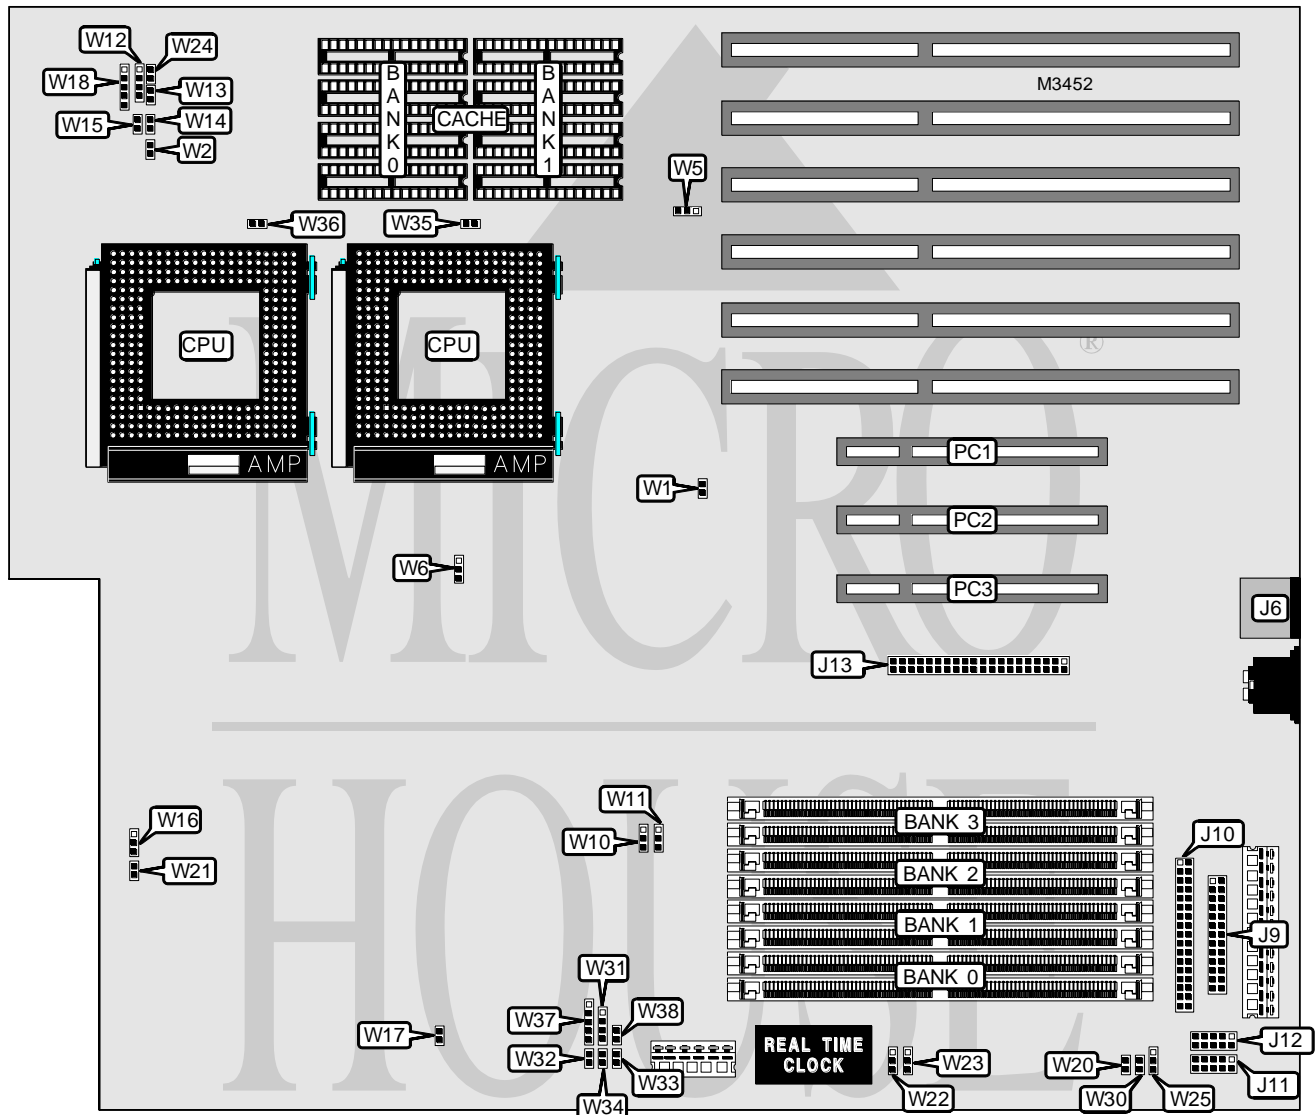

IBM CORPORATION PC SERVER 320 (TYPE 8640) MODELS OYO, OYT, 1YO, 1YT

Processor	Pentium
Processor Speed	90/100MHz
Chip Set	Unidentified
Video Chip Set	None
Maximum Onboard Memory	256MB
Maximum Video Memory	None
Cache	256/512KB
BIOS	Unidentified
Dimensions	355mm x 304mm
I/O Options	32-bit PCI slots (3), floppy drive interface, IDE interface, parallel port, PS/2 mouse port, serial ports (2)
NPU Options	None

Continued on next page . . .

IBM CORPORATION
PC SERVER 320 (TYPE 8640)
MODELS OYO, OYT, 1YO, 1YT

... continued from previous page

CONNECTIONS			
Purpose	Location	Purpose	Location
PS/2 mouse port	J6	IDE interface LED	W24
Parallel port	J9	Speaker	W31
Floppy drive interface	J10	Chassis fan power	W35
Serial port 1	J11	Chassis fan power	W36
Serial port 2	J12	Power LED & keylock	W37
IDE interface	J13	IDE interface LED	W38
Speaker	W12	32-bit PCI slots	PC1 - PC3
Power LED & keylock	W18		

DRAM CONFIGURATION				
Size	Bank 0	Bank 1	Bank 2	Bank 3
8MB	(2) 1M x 36	None	None	None
16MB	(2) 1M x 36	(2) 1M x 36	None	None
16MB	(2) 2M x 36	None	None	None
24MB	(2) 1M x 36	(2) 2M x 36	None	None
24MB	(2) 1M x 36	(2) 1M x 36	(2) 1M x 36	None
24MB	(2) 2M x 36	(2) 1M x 36	None	None

CACHE CONFIGURATION		
Size	Bank 0	Bank 1
256KB	(4) 32K x 8	(4) 32K x 8
512KB	(4) 64K x 8	(4) 64K x 8

CACHE JUMPER CONFIGURATION	
Size	W5
256KB	Pins 1 & 2 closed
512KB	Pins 2 & 3 closed

CACHE TYPE CONFIGURATION	
Type	W1
Write back	Open
Write through	Closed