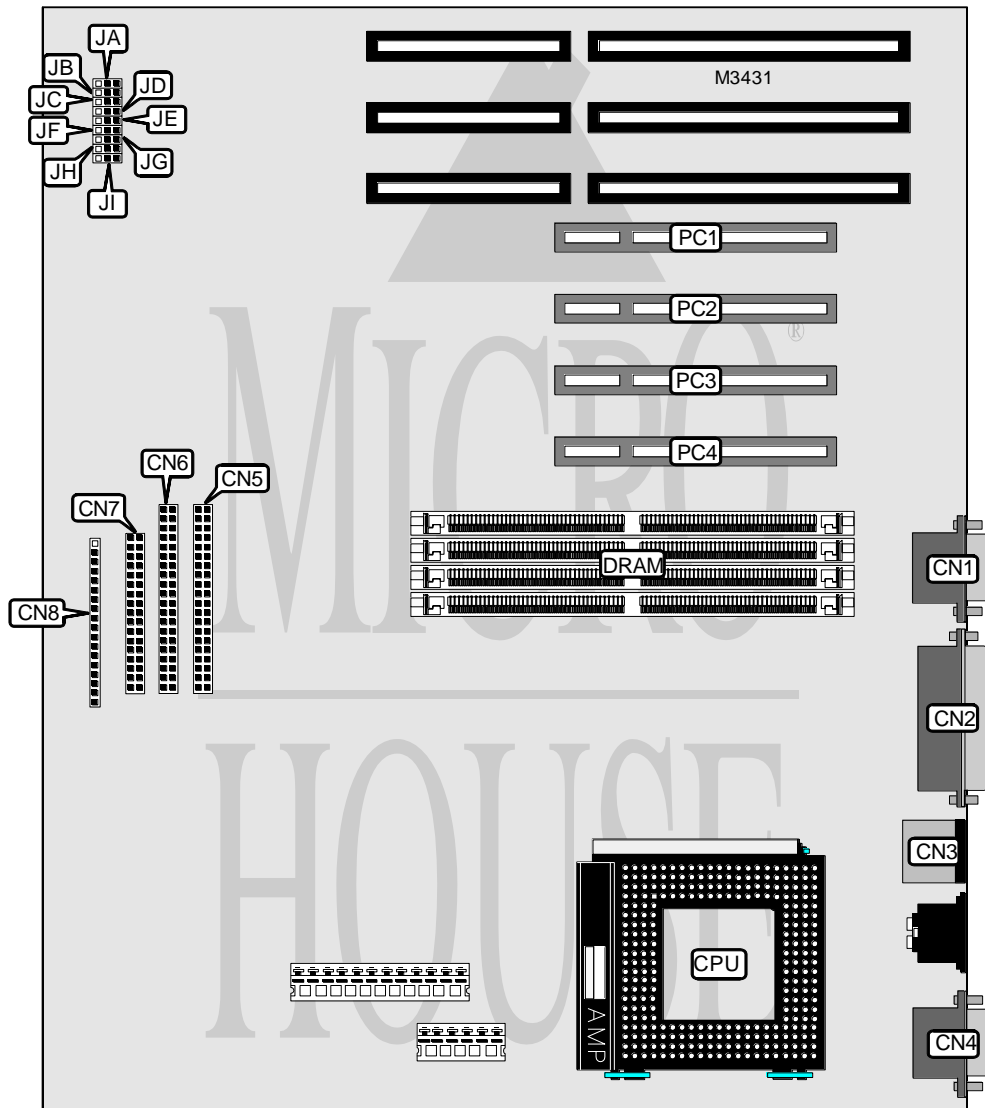

DELL COMPUTER CORPORATION DIMENSION XPS PROXXX

Processor	Pentium Pro
Processor Speed	150/200MHz
Chip Set	Intel
Video Chip Set	None
Maximum Onboard Memory	128MB
Maximum Video Memory	None
Cache	256KB (on Pentium Pro CPU)
BIOS	Unidentified
Dimensions	330mm x 218mm
I/O Options	32-bit PCI slots (4), floppy drive interface, green PC connector, IDE interfaces (2), parallel port, PS/2 mouse port, serial ports (2)
NPU Options	None

Continued on next page...

DELL COMPUTER CORPORATION
 DIMENSION XPS PROXXX

... continued from previous page

CONNECTIONS			
Purpose	Location	Purpose	Location
Serial port 2	CN1	IDE interface	CN6
Parallel port	CN2	Floppy drive interface	CN7
PS/2 mouse port	CN3	Front panel connector	CN8
Serial port 1	CN4	32-bit PCI slots	PC1 - PC4
IDE interface	CN5		

USER CONFIGURABLE SETTINGS		
Function	Label	Position
On board speaker enabled	CN8	Pins 2 & 3 closed
On board speaker disabled	CN8	Pins 2 & 3 open
í Password normal operation	JE	Pins 2 & 3 closed
Password clear	JE	Pins 1 & 2 closed
í CMOS memory normal operation	JF	Pins 2 & 3 closed
CMOS memory clear	JF	Pins 1 & 2 closed
Setup access enabled	JG	Pins 2 & 3 closed
Setup access disabled	JG	Pins 1 & 2 closed
í Factory configured - do not alter	JH	Pins 2 & 3 closed
í Factory configured - do not alter	JI	Pins 2 & 3 closed

DRAM CONFIGURATION		
Size	Bank 0	Bank 1
16MB	(2) 2M x 32	None
18MB	(2) 2M x 32	(2) 256K x 32
32MB	(2) 4M x 32	None
32MB	(2) 2M x 32	(2) 2M x 32
48MB	(2) 4M x 32	(2) 2M x 32
48MB	(2) 2M x 32	(2) 4M x 32
64MB	(2) 8M x 32	None
64MB	(2) 4M x 32	(2) 4M x 32
80MB	(2) 8M x 32	(2) 2M x 32
80MB	(2) 2M x 32	(2) 8M x 32
96MB	(2) 8M x 32	(2) 4M x 32
96MB	(2) 4M x 32	(2) 8M x 32
128MB	(2) 8M x 32	(2) 8M x 32