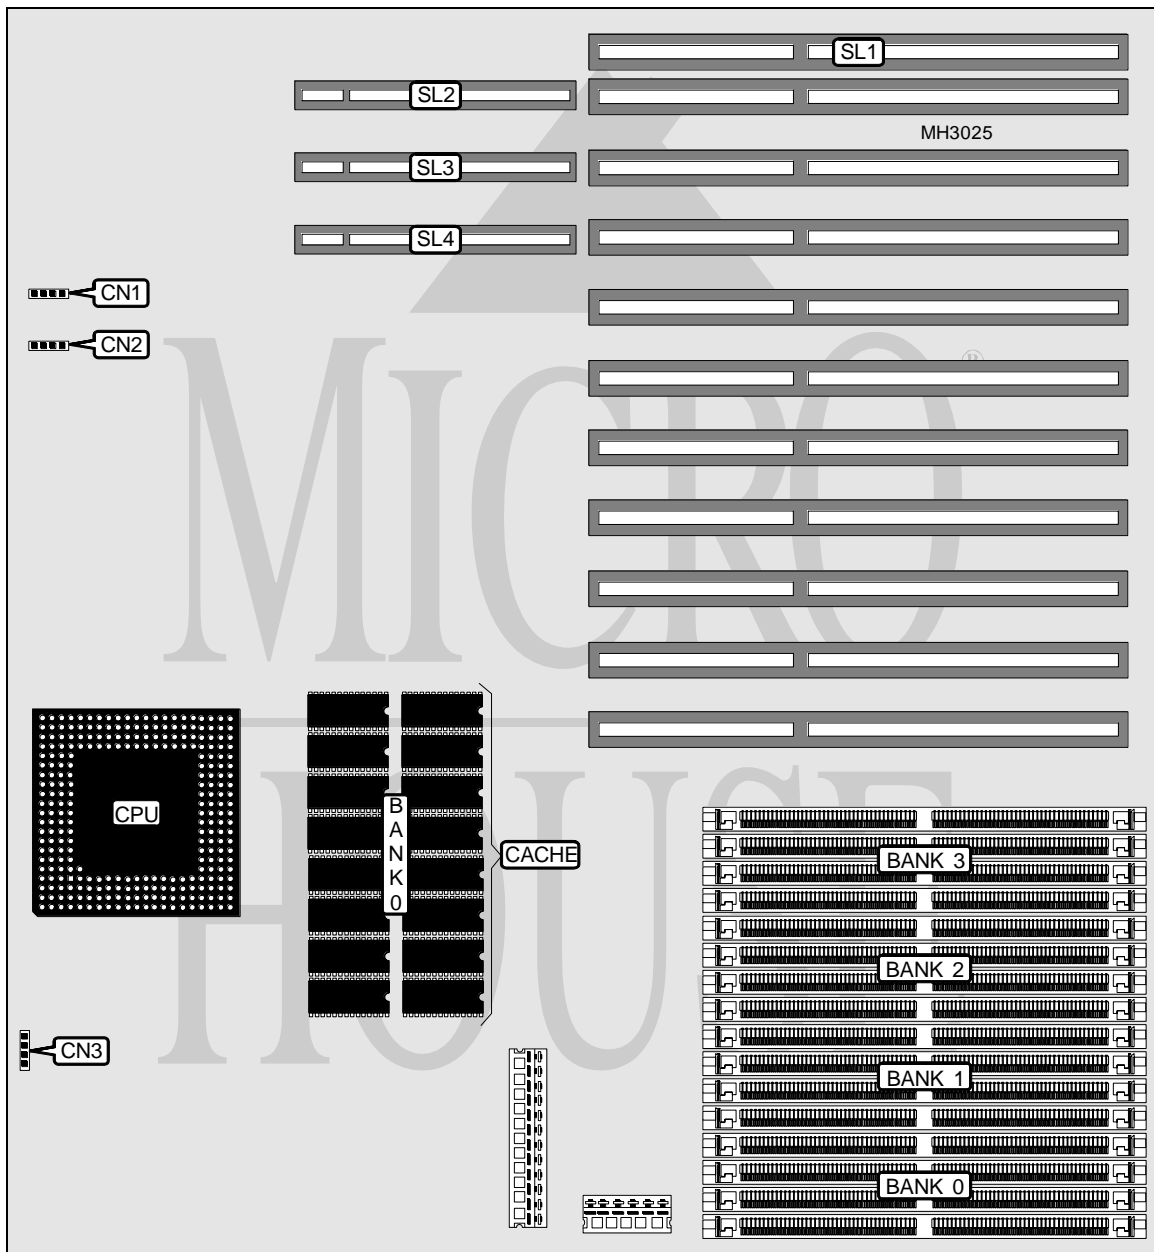

ADVANCED LOGIC RESEARCH, INC. EVOLUTION VQ

Processor	Pentium
Processor Speed	60/66MHz
Chip Set	Unidentified
Max. Onboard DRAM	1024MB
Cache	512KB
BIOS	Unidentified
Dimensions	355mm x 330mm
I/O Options	32-bit VESA local bus slots (3), I/O slot
NPU Options	None

Continued on next page. . .

ADVANCED LOGIC RESEARCH, INC. EVOLUTION VQ

... continued from previous page

CONNECTIONS			
Purpose	Location	Purpose	Location
Speaker	CN1	I/O slot	SL1
Chassis fan power	CN2	32-bit VESA local bus slots	SL2 - SL3
Chassis fan power	CN3		