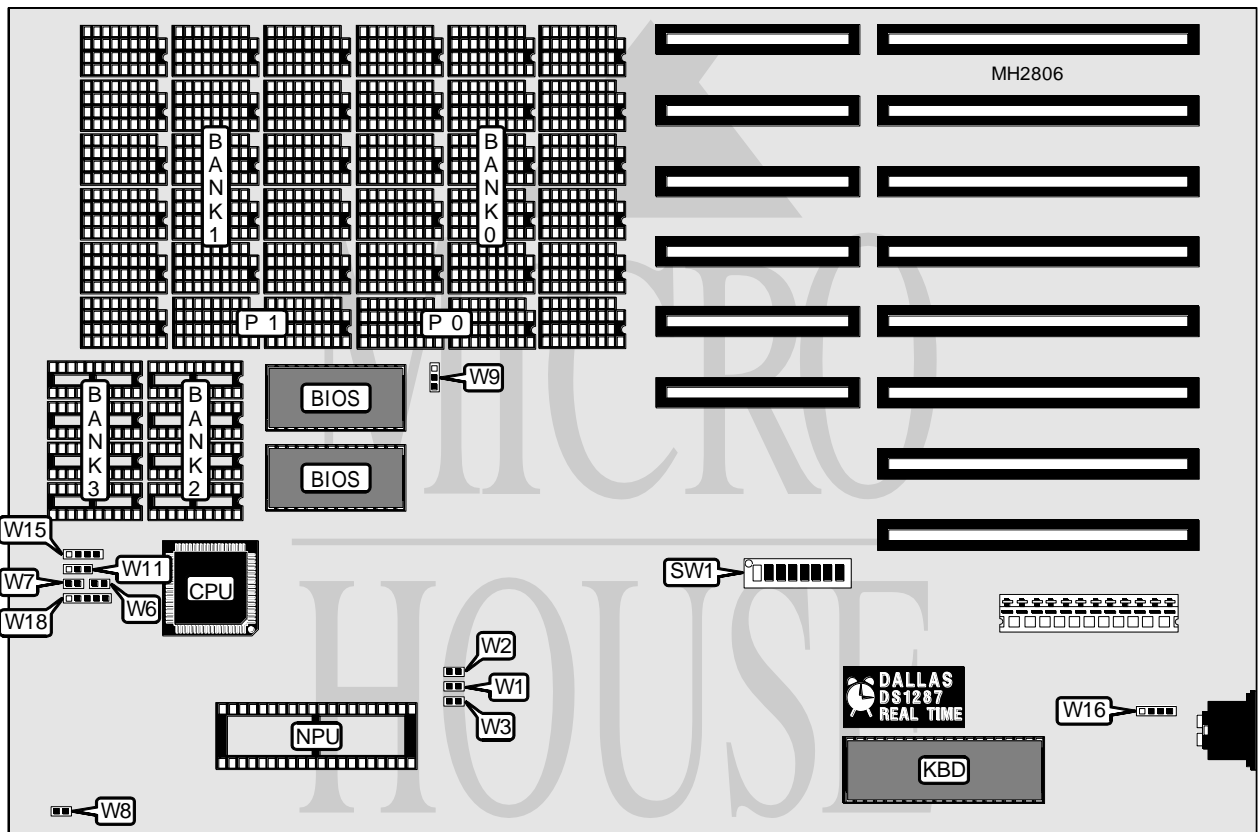

MICRO COMPUTER SYSTEMS CORPORATION

V - 2 8 6

Processor	80286
Processor Speed	12MHz
Chip Set	VLSI
Max. Onboard DRAM	4MB
Cache	None
BIOS	AMI
Dimensions	330mm x 218mm
I/O Options	None
NPU Options	80287

CONNECTIONS			
Purpose	Location	Purpose	Location
Reset switch	W6	Speaker	W15
Turbo LED	W7	External battery	W16
Turbo switch	W11	Power LED & keylock	W18

Note: The locations of W12 & W13 are unidentified.

DRAM CONFIGURATION						
Size	Bank 0	Parity 0	Bank 1	Parity 1	Bank 2	Bank 3
512KB	(16) 41256	(2) 41256	NONE	NONE	NONE	NONE
640KB	(16) 41256	(2) 41256	(16) 4164	(2) 4164	NONE	NONE
640KB	(16) 41256	(2) 41256	NONE	(2) 4164	(4) 44256	NONE
1MB	(16) 41256	(2) 41256	(16) 41256	(2) 41256	NONE	NONE
1MB	NONE	(2) 41256	NONE	(2) 41256	(4) 44256	(4) 44256
2MB	(16) 411000	(2) 411000	NONE	NONE	NONE	NONE
4MB	(16) 411000	(2) 411000	(16) 411000	(2) 411000	NONE	NONE

DRAM JUMPER CONFIGURATION			
Size	W1	W2	W3
512KB	Closed	Closed	Closed
640KB	Closed	Closed	Open
640KB	Closed	Closed	Open
1MB	Open	Closed	Closed
1MB	Open	Closed	Closed
2MB	Open	Closed	Open
4MB	Closed	Open	Closed