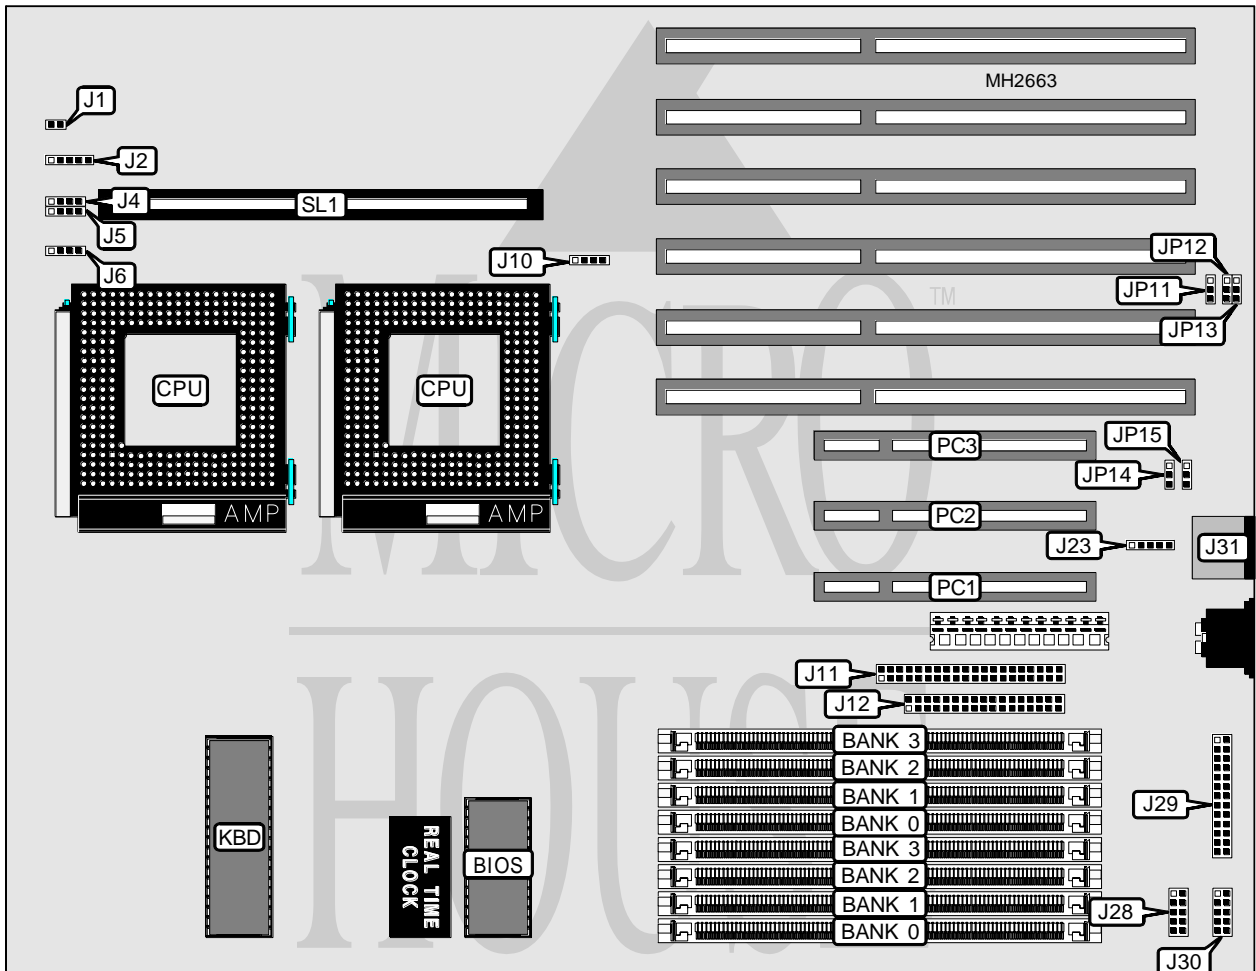

FIRST INTERNATIONAL COMPUTER, INC. P N - 3 0 0 0

Processor	Pentium
Processor Speed	90/100MHz
Chip Set	Intel
Max. Onboard DRAM	512MB
Cache	256/512KB (on external cache card)
BIOS	Unidentified
Dimensions	355mm x 304mm
I/O Options	External cache card, 32-bit PCI slots (3), floppy drive interface, IDE interface, parallel port, PS/2 mouse port, PS/2 mouse interface, serial ports (2)
NPU Options	None

Continued on next page. . .

FIRST INTERNATIONAL COMPUTER, INC.

P N - 3 0 0 0

... continued from previous page

CONNECTIONS			
Purpose	Location	Purpose	Location
Reset switch	J1	PS/2 mouse interface	J23
Power LED & keylock	J2	Serial port 1	J28
IDE interface LED	J4	Parallel port	J29
Speaker	J5	Serial port 2	J30
Chassis fan power	J6	PS/2 mouse port	J31
Chassis fan power	J10	32-bit PCI slots	PC1 - PC3
IDE interface	J11	External cache slot	SL1
Floppy drive interface	J12		

USER CONFIGURABLE SETTINGS		
Function	Jumper	Position
í Parallel port IRQ select IRQ7	JP11	pins 1 & 2 closed
Parallel port IRQ select IRQ5	JP11	pins 2 & 3 closed
í ECP mode DACK select DACK 0	JP12	pins 1 & 2 closed
ECP mode DACK select DACK 1	JP12	pins 2 & 3 closed
í ECP mode DRQ select DRQ0	JP13	pins 1 & 2 closed
ECP mode DRQ select DRQ1	JP13	pins 2 & 3 closed
í BIOS type select normal operation	JP14	pins 2 & 3 closed
BIOS type select update	JP14	pins 1 & 2 closed
í CMOS memory normal operation	JP15	pins 2 & 3 closed
CMOS memory clear	JP15	pins 1 & 2 closed