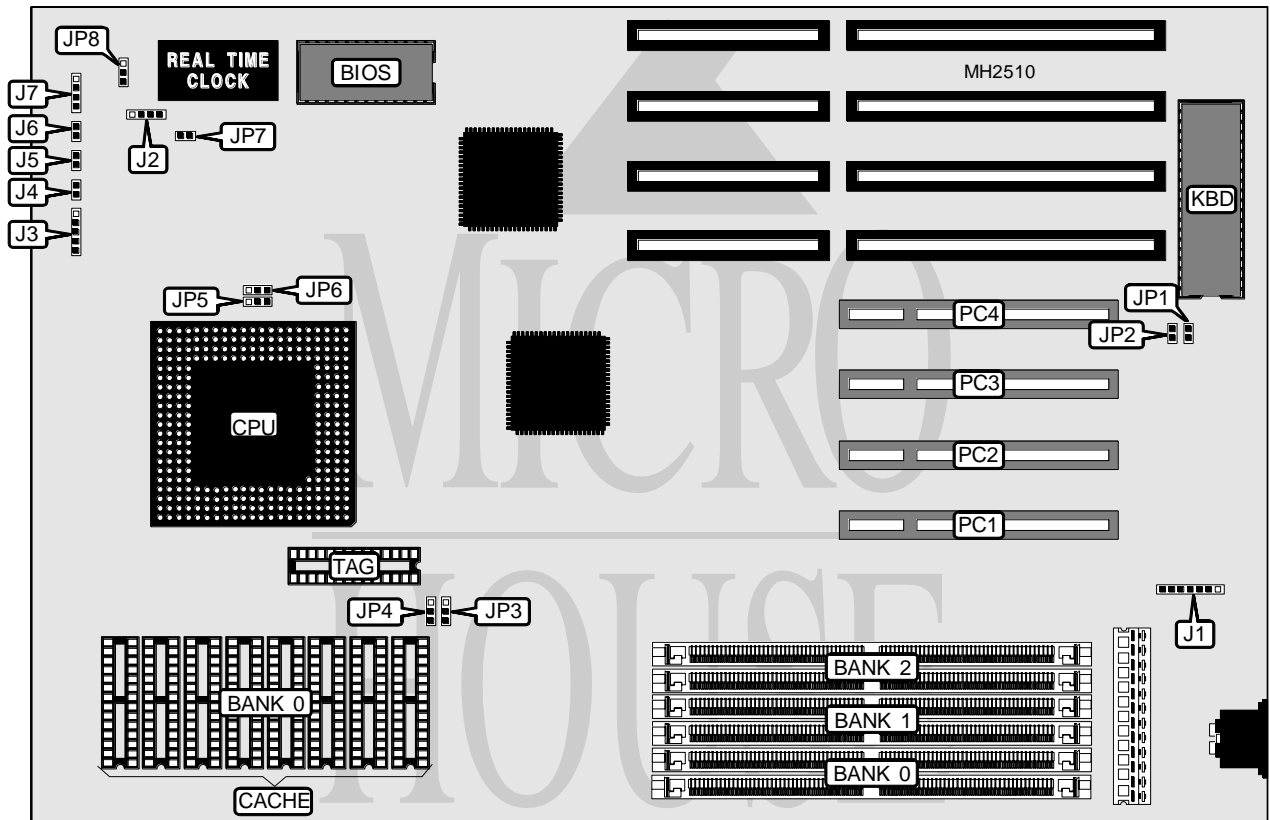

# EFA CORPORATION 586 A P C I

<b>Processor</b>	Pentium
<b>Processor Speed</b>	50/60/66MHz
<b>Chip Set</b>	Intel
<b>Max. Onboard DRAM</b>	512MB
<b>Cache</b>	256/512/1024KB
<b>BIOS</b>	Award
<b>Dimensions</b>	330mm x 218mm
<b>I/O Options</b>	32-bit PCI slots (4), PS/2 mouse interface
<b>NPU Options</b>	None

CONNECTIONS			
Purpose	Location	Purpose	Location
Auxiliary keyboard & PS/2 mouse	J1	Turbo LED	J5
External battery	J2	Turbo switch	J6
Power LED & keylock	J3	Speaker	J7
Reset switch	J4	32-bit PCI slots	PC1 - PC4