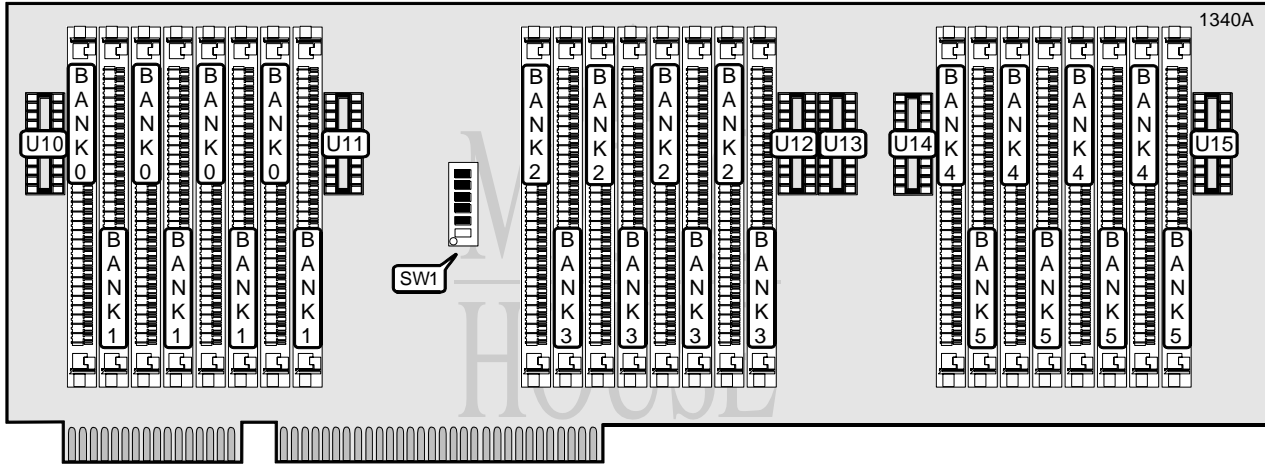

CONNECTIONS			
Purpose	Location	Purpose	Location
External battery	BAT	32-bit system memory card	S1
Power LED & keylock	KEYL	Speaker	SPK

USER CONFIGURABLE SETTINGS			
Function	Jumper	Position	
í Monitor type select color	C/M	closed	
Monitor type select monochrome	C/M	open	
í Factory configured - do not alter	J1	open	
í Factory configured - do not alter	J2	open	
í CMOS memory normal operation	MAINT	open	
CMOS memory clear	MAINT	closed	

Continued on next page . . .

DELL COMPUTER CORPORATION

SYSTEM 386-16

SYSTEM MEMORY CARD

... continued from previous page

DRAM CONFIGURATION						
Size	Bank 0	Bank 1	Bank 2	Bank 3	Bank 4	Bank 5
1MB	(4) 256K x 9	NONE	NONE	NONE	NONE	NONE
2MB	(4) 256K x 9	(4) 256K x 9	NONE	NONE	NONE	NONE
3MB	(4) 256K x 9	(4) 256K x 9	(4) 256K x 9	NONE	NONE	NONE
4MB	(4) 256K x 9	(4) 256K x 9	(4) 256K x 9	(4) 256K x 9	NONE	NONE
5MB	(4) 256K x 9	(4) 256K x 9	(4) 256K x 9	(4) 256K x 9	(4) 256K x 9	NONE
6MB	(4) 256K x 9	(4) 256K x 9	(4) 256K x 9	(4) 256K x 9	(4) 256K x 9	(4) 256K x 9

DRAM CONFIGURATION						
Size	SW1/ 1	SW1/2	SW1/3	SW1/4	SW1/5	SW1/6
1MB	closed	open	open	open	open	open
2MB	closed	closed	open	open	open	open
3MB	closed	closed	closed	open	open	open
4MB	closed	closed	closed	closed	open	open
5MB	closed	closed	closed	closed	closed	open
6MB	closed	closed	closed	closed	closed	closed