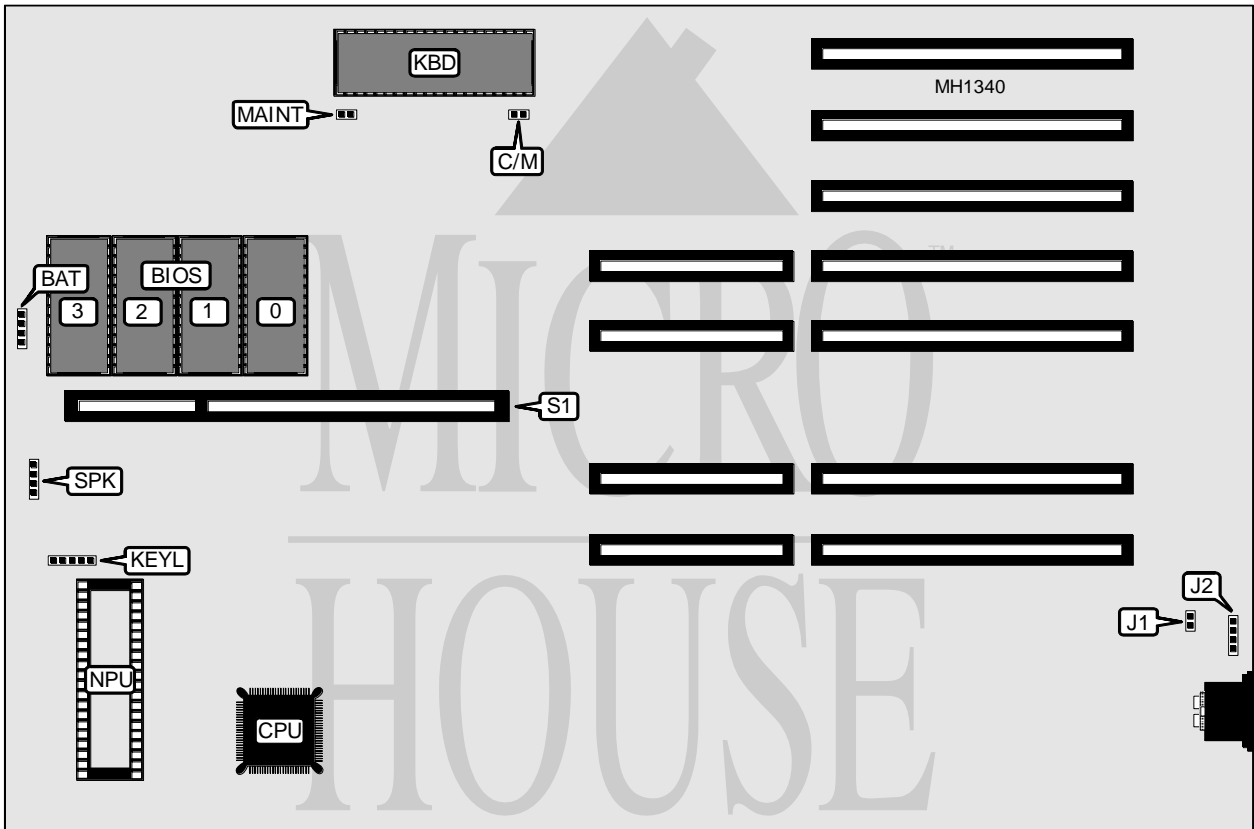

DELL COMPUTER CORPORATION SYSTEM 386-16

Processor	80386DX
Processor Speed	16MHz
Chip Set	Intel
Max. Onboard DRAM	6MB (on system memory card)
Cache	None
BIOS	AMI/Dell
Dimensions	330mm x 218mm
I/O Options	32-bit system memory card
NPU Options	80287-8

CONNECTIONS			
Purpose	Location	Purpose	Location
External battery	BAT	32-bit system memory card	S1
Power LED & keylock	KEYL	Speaker	SPK

USER CONFIGURABLE SETTINGS			
Function	Jumper	Position	
í Monitor type select color	C/M	closed	
Monitor type select monochrome	C/M	open	
í Factory configured - do not alter	J1	open	
í Factory configured - do not alter	J2	open	
í CMOS memory normal operation	MAINT	open	
CMOS memory clear	MAINT	closed	

Continued on next page . . .

DELL COMPUTER CORPORATION

SYSTEM 386-16

SYSTEM MEMORY CARD

... continued from previous page

DRAM CONFIGURATION						
Size	Bank 0	Bank 1	Bank 2	Bank 3	Bank 4	Bank 5
1MB	(4) 256K x 9	NONE	NONE	NONE	NONE	NONE
2MB	(4) 256K x 9	(4) 256K x 9	NONE	NONE	NONE	NONE
3MB	(4) 256K x 9	(4) 256K x 9	(4) 256K x 9	NONE	NONE	NONE
4MB	(4) 256K x 9	(4) 256K x 9	(4) 256K x 9	(4) 256K x 9	NONE	NONE
5MB	(4) 256K x 9	(4) 256K x 9	(4) 256K x 9	(4) 256K x 9	(4) 256K x 9	NONE
6MB	(4) 256K x 9	(4) 256K x 9	(4) 256K x 9	(4) 256K x 9	(4) 256K x 9	(4) 256K x 9

DRAM CONFIGURATION						
Size	SW1/ 1	SW1/2	SW1/3	SW1/4	SW1/5	SW1/6
1MB	closed	open	open	open	open	open
2MB	closed	closed	open	open	open	open
3MB	closed	closed	closed	open	open	open
4MB	closed	closed	closed	closed	open	open
5MB	closed	closed	closed	closed	closed	open
6MB	closed	closed	closed	closed	closed	closed