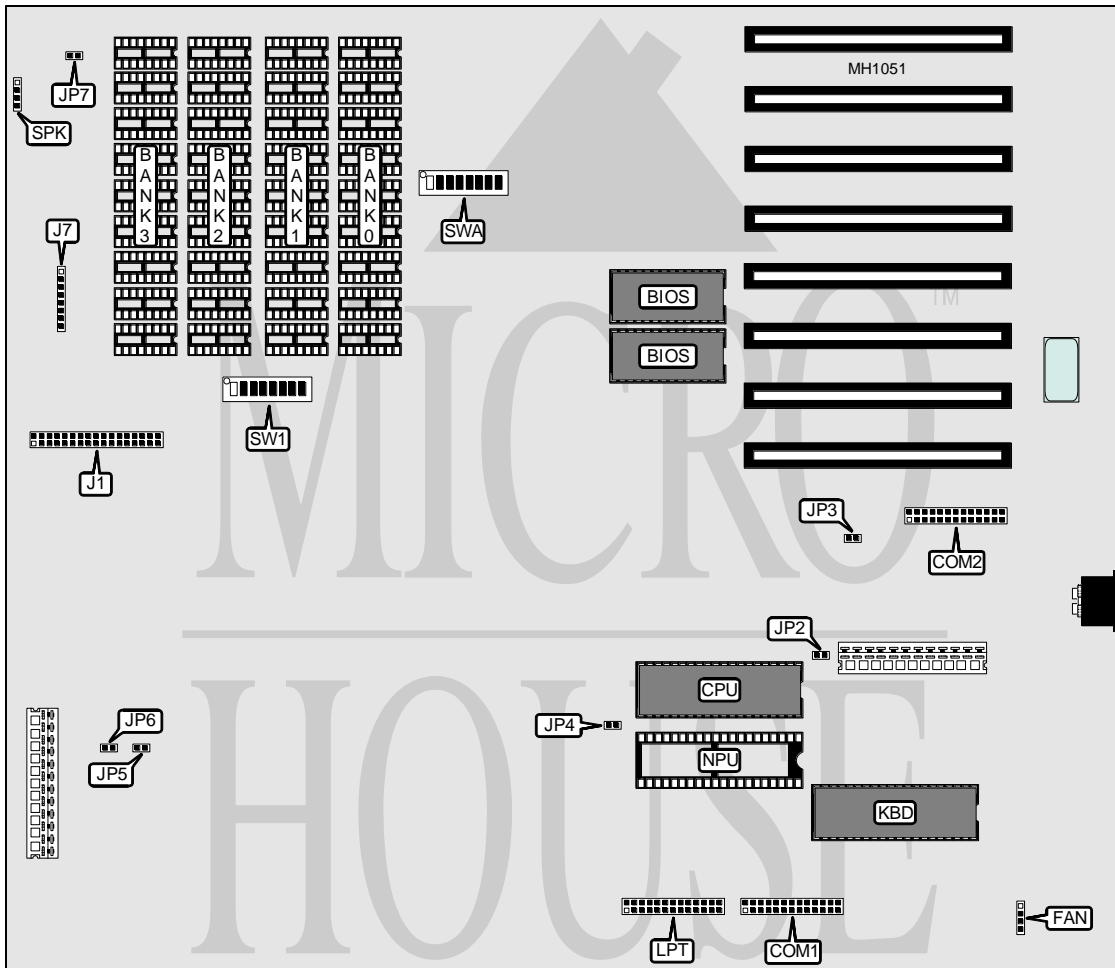

NCR CORPORATION PERSONAL COMPUTER PC-6

Processor	8088
Processor Speed	4.77MHz
Chip Set	None
Max. Onboard DRAM	640KB
Cache	None
BIOS	NCR
Dimensions	330mm x 218mm
I/O Options	Parallel port, serial ports (2), floppy drive interface
NPU Options	8087

CONNECTIONS			
Purpose	Location	Purpose	Location
Serial port 2	COM2	Front control panel	J7
Serial port 1	COM1	Parallel port	LPT
Cooling fan	FAN	Speaker	SPK
Floppy drive interface	J1		

Continued on next page . . .

DRAM SWITCH CONFIGURATION		
Size	SWA/1	SWA/2
256KB	Off	Off
256KB	Off	On
448KB	On	Off
512KB	N/A	N/A
640KB	On	On
640KB	N/A	N/A

FLOPPY DRIVE CONFIGURATION		
Drives installed	SW1/7	SW1/8
1	On	On
2	Off	On
3	On	Off
4	Off	Off

Continued on next page ...

NCR CORPORATION
PERSONAL COMPUTER PC-6*... continued from previous page*

MONITOR CONFIGURATION		
Size	SW1/5	SW1/6
Monochrome	Off	Off
80 x 25 color	On	Off
40 x 25 color	Off	On
None	On	On