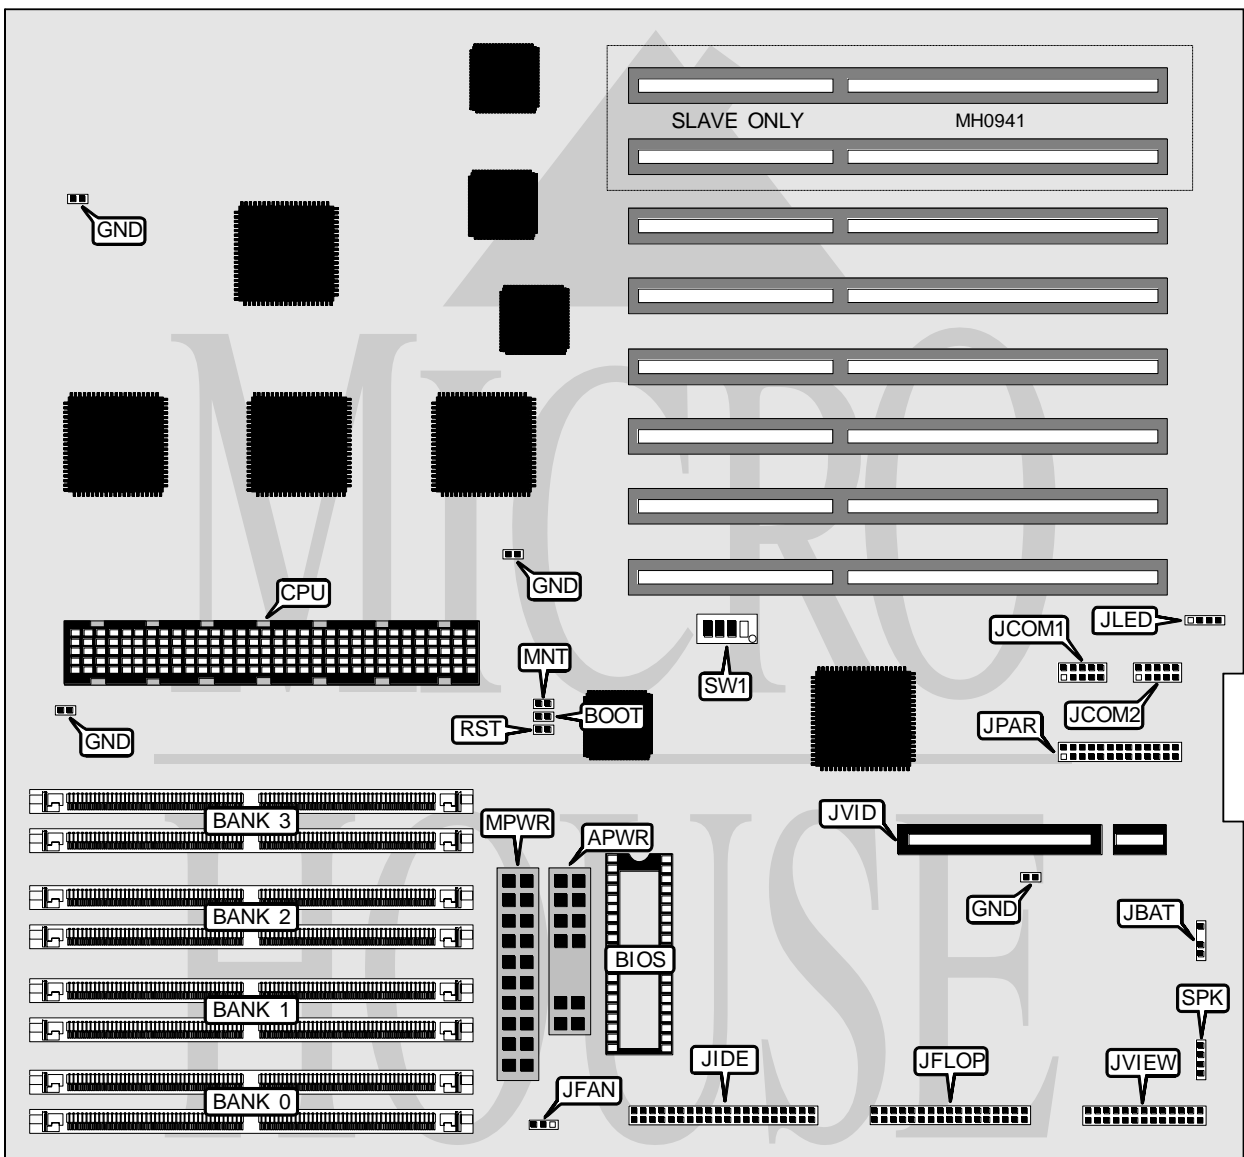

DELL COMPUTER CORPORATION SYSTEM 4XXSE

Processor	80486SX/80487SX/80486DX/80486DX2
Processor Speed	20/25/33/50MHz
Chip Set	Intel
Max. Onboard DRAM	128MB
Cache	None (128KB on 433SE and 450SE)
BIOS	Phoenix
Dimensions	328mm x 305mm
I/O Options	32-bit external CPU/NPU card slot, floppy drive interface, IDE interface, parallel port, serial ports (2), system status LCD, VGA port
NPU Options	None (4167 on 433SE)

Continued on next page . . .

DELL COMPUTER CORPORATION SYSTEM 4XXSE

... continued from previous page

CONNECTIONS			
Purpose	Location	Purpose	Location
Auxiliary power	APWR	IDE interface	JIDE
Serial port 1	JCOM1	Power LED & keylock	JLED
Serial port 2	JCOM2	Parallel port	JPAR
CPU/NPU card	CPU	Video feature card slot	JVID
Board ground points	GND	Front panel status LCD	JVIEW
External battery	JBAT	Main power	MPWR
Cooling fan power	JFAN	Reset switch	RST
Floppy drive interface	JFLOP	Speaker	SPK

USER CONFIGURABLE SETTINGS		
Function	Jumper/Switch	Position
í Boot EEPROM write/clear enabled	BOOT	Closed
Boot EEPROM write/clear disabled	BOOT	Open
í Factory configured - do not alter	MNT	Open
í VGA interface enabled	SW1/1	Off
VGA interface disabled	SW1/1	On
í Monitor type select fixed frequency	SW1/2	Off
Monitor type select multi frequency	SW1/2	On
í Password check enabled	SW1/3	On
Password check disabled	SW1/3	Off
í BIOS chip select flash EEPROM	SW1/4	Off
BIOS chip select auxiliary ROM	SW1/4	On