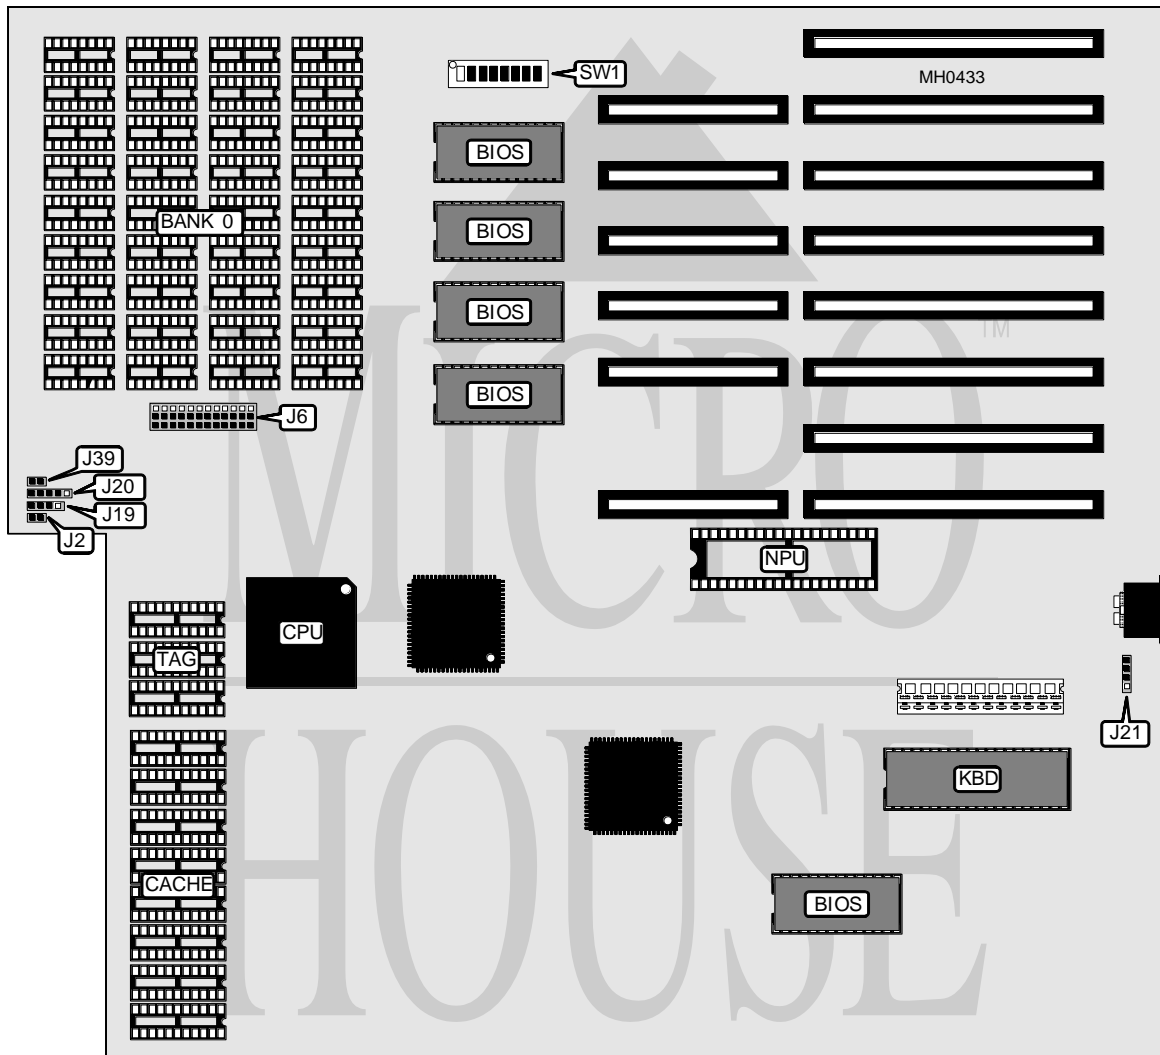

MYLEX CORPORATION

M B 3 8 6

Processor 80386DX
Processor speed 16/20MHz
Chip Set TI
Max. Onboard DRAM 4MB
BIOS Mylex
Cache 64KB
Dimensions 330mm x 305mm
I/O Options None
NPU Options 80287

| CONNECTIONS | | | |
|--------------|----------|-----------|----------|
| Purpose | Location | Purpose | Location |
| Reset switch | J2 | Battery | J21 |
| Speaker | J19 | Turbo LED | J39 |
| Keylock | J20 | | |

| DRAM CONFIGURATION | |
|--------------------|-------------|
| Size | Bank 0 |
| 1MB | (36) 41256 |
| 4MB | (36) 411000 |

| DRAM SWITCH CONFIGURATION | | | | |
|---------------------------|-----------|----------------------|-------|-------|
| DRAM< 1MB | DRAM> 1MB | Cacheable DRAM < 1MB | SW1/1 | SW1/2 |
| 256KB | 0KB | 256KB | On | On |
| 256KB | 0KB | 512KB | On | Off |
| 256KB | 0KB | 640KB | On | Off |
| 512KB | 512KB | 640KB | Off | On |
| 640KB | 0KB | 640KB | Off | On |
| 640KB | 348KB | 640KB | Off | On |
| 512KB | 3MB | 512KB | Off | Off |
| 512KB | 3.5MB | 512KB | Off | Off |
| 640KB | 3MB | 640KB | Off | Off |
| 640KB | 3.348MB | 640KB | Off | Off |