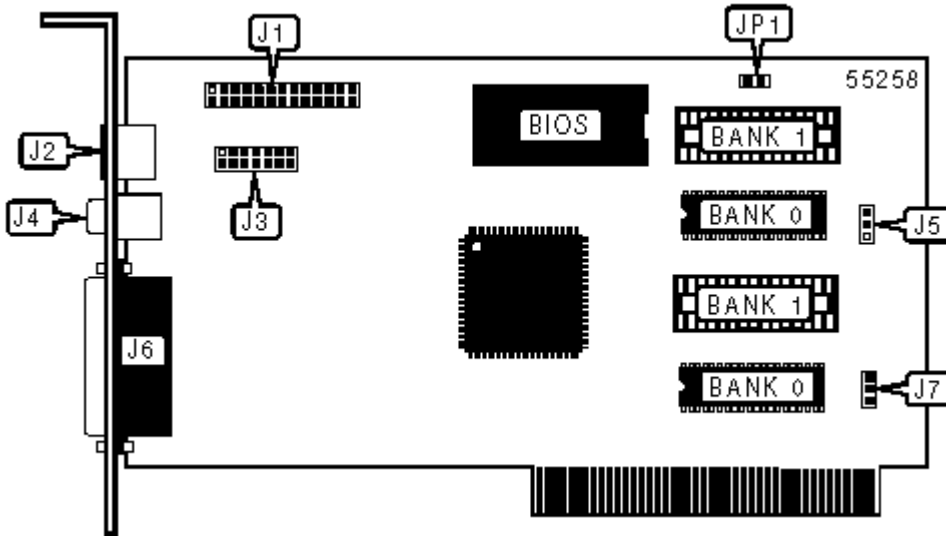

DATAEXPERT

CANARIAS 2000

Card Type	Video card
Video Chip Set	ExpertColor
Maximum Video Memory	2MB DRAM
Video Types Supported	Unidentified
Highest Resolution Supported	1600 x 1200
Data Bus	32-bit PCI

CONNECTIONS

Function	Label	Function	Label
Feature connector (VGA)	J1	Composite video	J4
S-video port	J2	15-pin analog video port	J6

USER CONFIGURABLE SETTINGS

Function	Label	Position
» PAL enabled	JP1	Closed
NTSC enabled	JP1	Open
» Factory configured - do not alter	J3	Reserved
» Factory configured - do not alter	J5	Reserved
» Factory configured - do not alter	J7	Reserved

DRAM CONFIGURATION

Size	Bank 0	Bank 1
1MB	(2) 256KB x 16	None

2MB

(2) 256KB x 16

(2) 256KB x 16