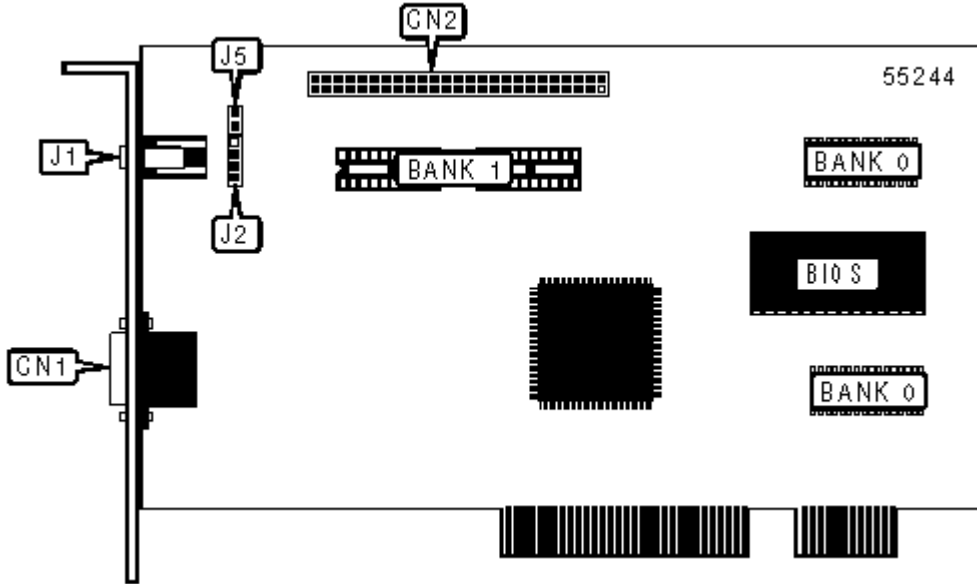

## DSV3365V2

Card Type	Video card
Video Chip Set	S3
Maximum Video Memory	2MB DRAM
Video Types Supported	Monochrome, CGA, EGA, VGA
Highest Resolution Supported	1280 x 1024
Data Bus	32-bit PCI

### CONNECTIONS

Function	Label	Function	Label
15-pin analog video port	J1	MPEG audio out - external	CN1
Feature connector (VGA)	J2	MPEG audio out - internal	CN2

### USER CONFIGURABLE SETTINGS

Function	Label	Position
IRQ 10 enabled	J5	Closed
IRQ 10 disabled	J5	Open

### VIDEO MEMORY CONFIGURATION (DRAM)

Size	Bank 0	Bank 1
1MB	(2) 256KB x 16	None
2MB	(2) 256KB x 16	(2) 256KB x 16