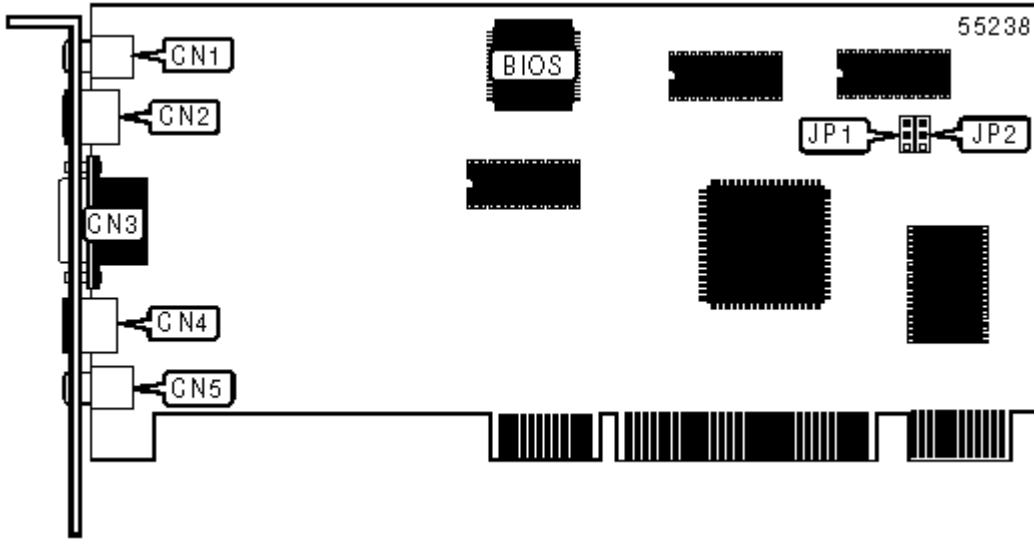

## AGP-V3000ZXTV

<b>Card Type</b>	Video card
<b>Video Chip Set</b>	ST/n Vidia Riva 128
<b>Maximum Video Memory</b>	8MB
<b>Video Types Supported</b>	Unidentified
<b>Highest Resolution Supported</b>	Unidentified
<b>Data Bus</b>	AGP

### CONNECTIONS

Function	Label	Function	Label
Composite (RCA) in	CN1	S - video out	CN4
S - video in	CN2	Composite (RCA) out	CN5
Video out	CN3		

### TV OUT FORMAT SELECTION

Format	JP1	JP2
NTSC	Pins 2 & 3 closed	Pins 1 & 2 closed
PAL	Pins 1 & 2 closed	Pins 2 & 3 closed
Disabled	Pins 1 & 2 closed	Pins 1 & 2 closed