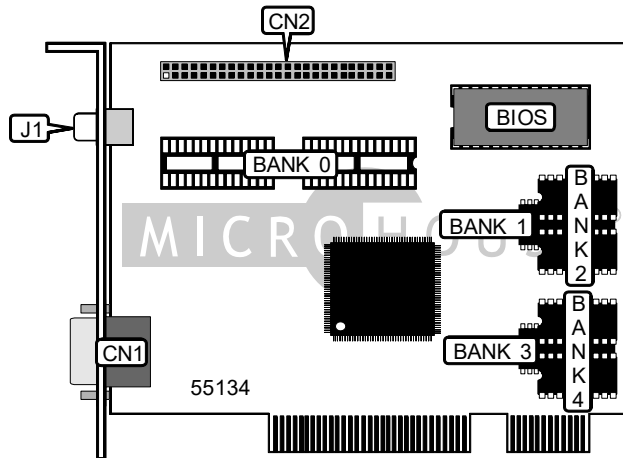

DATAEXPERT CORPORATION

DSV3365 (V3.0)

Card Type	Video card
Video Chip Set	S3
Maximum Video Memory	2MB DRAM
Video Types Supported	Monochrome, CGA, EGA, VGA
Highest Resolution Supported	1280 x 1024
Data Bus	32-bit PCI

CONNECTIONS				
Function	Label	Function	Label	
15-pin analog video port	CN1	MPEG audio out	J1	
Feature connector (VGA)	CN2			

VIDEO MEMORY CONFIGURATION (DRAM)					
Size	Bank 0	Bank 1	Bank 2	Bank 3	Bank 4
1MB	None	(2) 128KB x 8	256KB x 8	(2) 128KB x 8	256KB x 8
2MB	(2) 256KB x 16	(2) 128KB x 8	256KB x 8	(2) 128KB x 8	256KB x 8