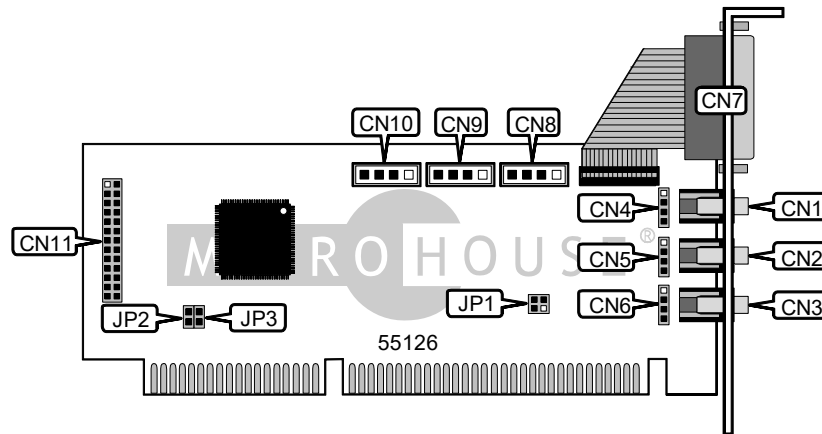

## MED3700

Card Type  
Chip Set  
I/O Options

Data Bus  
Card Size

Sound card  
Yamaha  
Wavetable connector, audio in - CD-ROM (3), game port, mono in, speaker out (2), line in (2), microphone in (2)  
16-bit ISA  
Half-length, half-height card

CONNECTIONS			
Function	Label	Function	Label
Speaker out - external	CN1	Game port	CN7
Line in - external	CN2	Audio in - CD-ROM	CN8
Microphone in - external	CN3	Audio in - CD-ROM	CN9
Speaker out - internal	CN4	Audio in - CD-ROM	CN10
Line in - internal	CN5	Wavetable connector	CN11
Microphone in - internal	CN6	Mono in	JP1