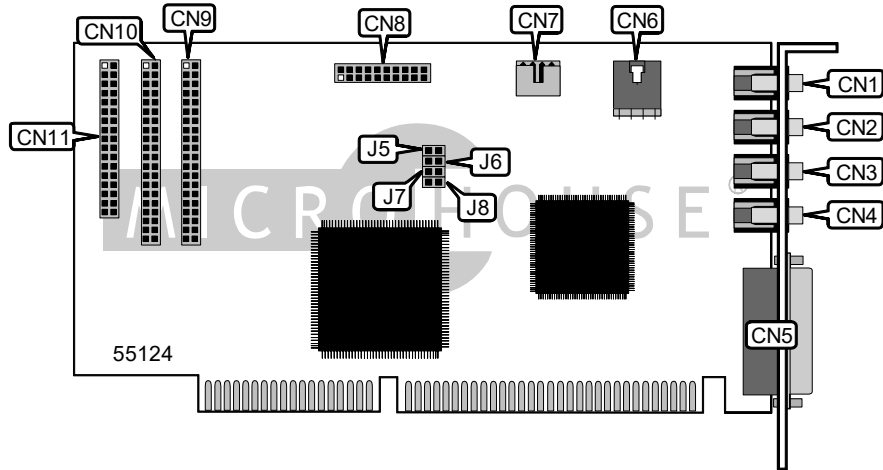

## MED1600

Card Type  
Chip Set  
I/O Options

Data Bus  
Card Size

Sound card  
Opti  
CD-ROM interface (3), daughter board connector, audio in - CD-ROM (2),  
speaker out, line out, line in, microphone in, game/MIDI port  
16-bit ISA  
Half-length, full-height card

CONNECTIONS			
Function	Label	Function	Label
Speaker out	CN1	Audio in - CD-ROM (Mitsumi/Panasonic)	CN7
Line out	CN2	Daughter board connector	CN8
Line in	CN3	CD-ROM interface - Panasonic	CN9
Microphone in	CN4	CD-ROM interface - Mitsumi	CN10
Game/MIDI port	CN5	CD-ROM interface - Sony	CN11
Audio in - CD-ROM (Sony)	CN6		