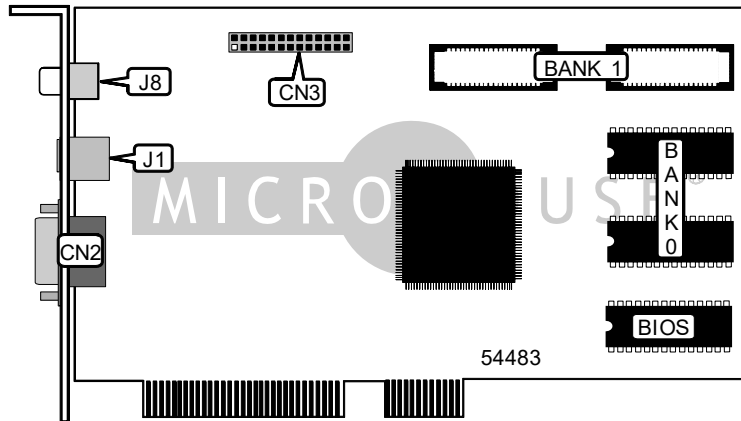

KADATCO CO., LTD.

ART-685

Card Type	Video Card
Video Chip Set	Trident
Maximum Video Memory	2MB EDO DRAM
Video Types Supported	VGA
Highest Resolution Supported	1600 x 1200
Data Bus	32 bit PCI

CONNECTIONS			
Function	Label	Function	Label
15-pin analog video port	CN2	S-video in	J1
Feature connector	CN3	Composite video in	J8

VIDEO MEMORY CONFIGURATION (EDO DRAM)		
Size	Bank0	Bank1
1MB	256KB x 16	None
2MB	256KB x 16	256KB x 16