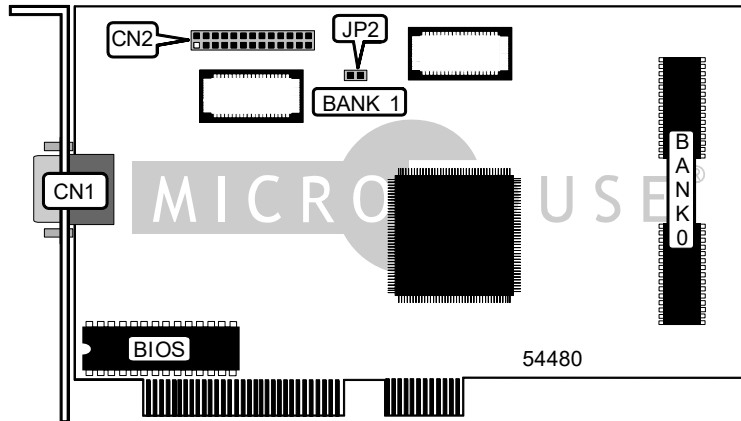

## ART-200 TURBO

Card Type	Video Card
Video Chip Set	Macronix
Maximum Video Memory	2MB EDO DRAM
Video Types Supported	VGA
Highest Resolution Supported	1280 x 1024
Data Bus	32 bit PCI

CONNECTIONS			
Function	Label	Function	Label
15-pin analog video port	CN1	Feature connector	CN2

USER CONFIGURABLE SETTINGS			
Function	Label	Position	
Fast Page DRAM selection	JP2	Closed	
EDO DRAM selection	JP2	Open	

VIDEO MEMORY CONFIGURATION (EDO DRAM)		
Size	Bank0	Bank1
1MB	256KB x 16	None
2MB	256KB x 16	256KB x 16