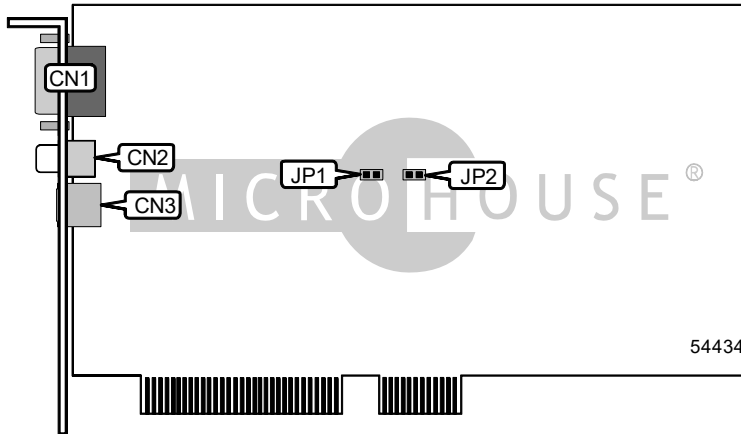

MIRO COMPUTER PRODUCTS, INC. MIROCRYSTAL DVD

Card Type	DVD drive controller
Chip Set	SIS
Maximum Onboard Memory	4MB
Maximum Resolution	1024 x 1280
Data Bus	32-bit PCI
Card Size	Full-length, full-height card

CONNECTIONS				
Function	Label	Function	Label	
Video port	CN1	S-Video output	CN3	
Composite output	CN2			

USER CONFIGURABLE SETTINGS			
Function	Label	Position	
PAL video output enabled	JP1	Closed	
PAL video output disabled	JP1	Open	
NTSC video output enabled	JP2	Closed	
NTSC video output disabled	JP2	Open	