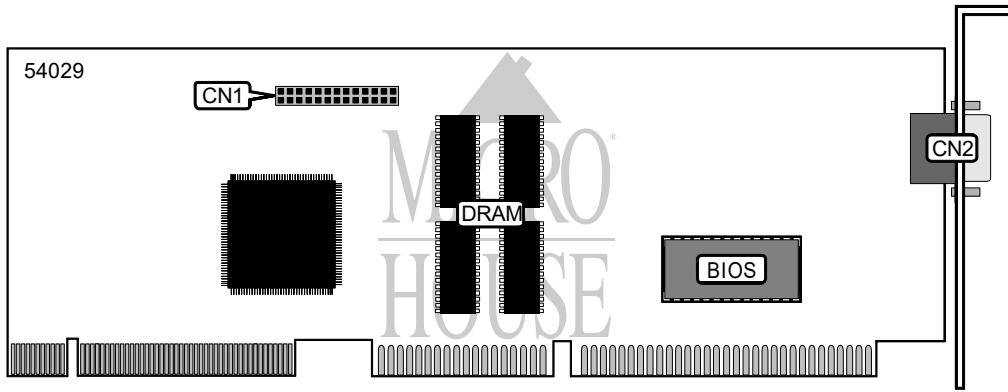

# DIAMOND MULTIMEDIA SYSTEMS, INC. STEALTH SE VLB

Card Type	Video card
Video Chip Set	S3
Maximum Video Memory	Unidentified
Video Types Supported	VGA
Highest Resolution Supported	Unidentified
Data Bus	32-bit VESA Local Bus

CONNECTIONS				
Function	Label	Function	Label	
Feature connector	CN1	15-pin analog video port	CN2	