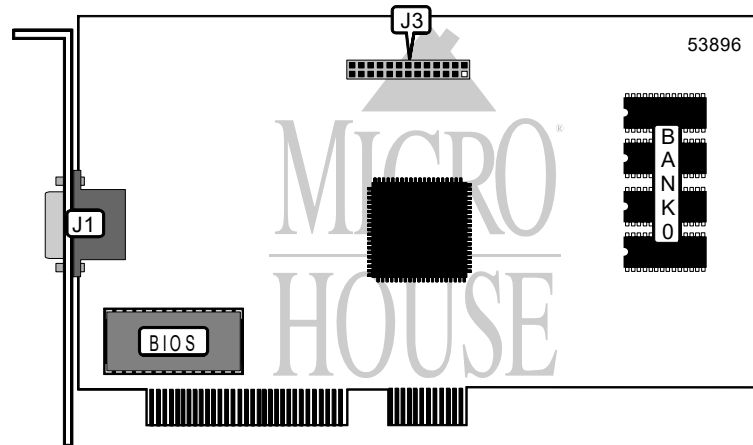

KOUWELL ELECTRONIC CORPORATION

KW-549B, KW-549ADX

Card Type	Video card
Video Chip Set	Realmagic
Maximum Video Memory	2MB
Data Bus	32-bit PCI
Video Types Supported	VGA
Highest Resolution Supported	1600 x 1200

CONNECTIONS				
Function	Label	Function	Label	
15-pin video analog video port	J1	Feature connector	J3	

VIDEO MEMORY CONFIGURATION
Note: Card is factory installed with 2MB video memory and is not configurable.