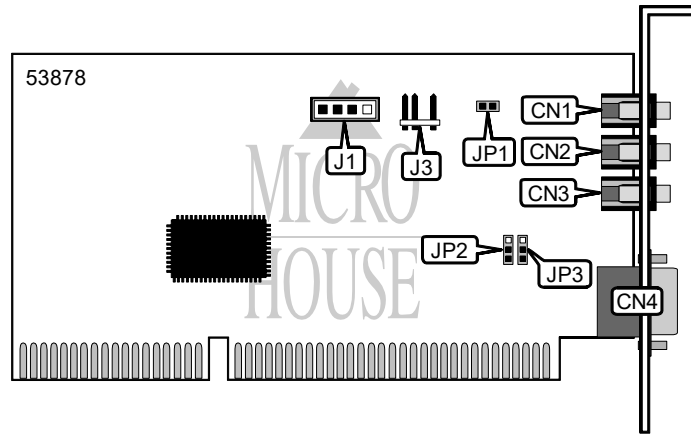

CREATIVE LABS, INC. SOUND BLASTER 16 VALUE PNP (CT4181)

Card Type
Chip Set
I/O Options
Data Bus

Sound card
Creative Labs
CD-ROM audio interface, game port
16-bit ISA

CONNECTIONS			
Function	Label	Function	Label
CD-ROM audio in	J1	Microphone in	CN2
CD-ROM audio in	J3	Speaker/ line out	CN3
PC Speaker connector	JP1	Game/MIDI port	CN4
Line in	CN1		

SPEAKER/LINE OUT SELECTION		
Function	JP2	JP3
Speaker	Pins 1 & 2 closed	Pins 1 & 2 closed
Line out	Pins 2 & 3 closed	Pins 2 & 3 closed