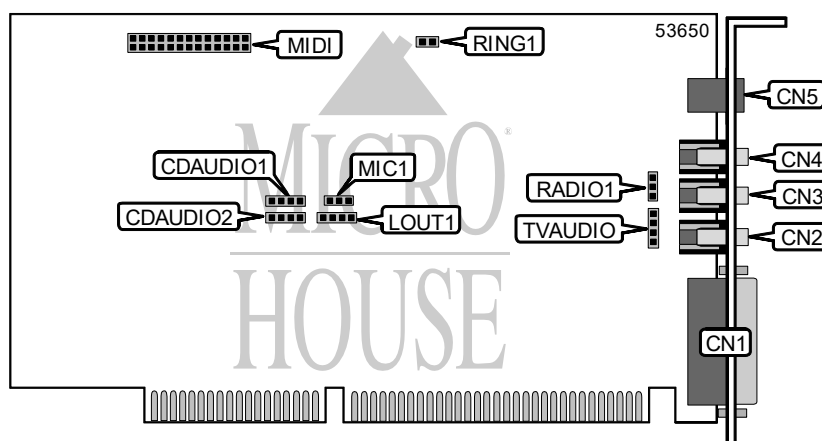

# AZTECH LABS, INC. AUDIO TELEPHONY 6800W

Card Type	Telephony/ Sound card
Chip Set	Unidentified
Maximum Onboard Memory	Unidentified
I/O Options	Game/MIDI port, wavetable connector, line in, line out (2), microphone in (2), telephone line in, audio in - CD-ROM (2), radio in, TV video card connector
Maximum Modem Rate	33.6Kbps
Maximum Fax Rate	Unidentified
Data Modulation Protocol	Bell 103A/212A
Fax Modulation Protocol	ITU-T V.21, V.22 A/B, V.22bis, V.23, V.32, V.32bis, V.34, V.34bis
Error Correction/Compression	ITU-T V.17, V.21CH2, V.27ter, V.29
Fax Class	MNP10, MNP5, V.42, V.42bis, MNP10EC
Data Bus	Class I & II
	16-bit ISA

CONNECTIONS			
Function	Location	Function	Location
Game/MIDI port	CN1	Line out - internal	LOUT1
Line out - external	CN2	Microphone in - internal	MIC1
Microphone in - external	CN3	Wavetable	MIDI
Line in	CN4	FM Radio in connector	RADIO1
Telephone jack	CN5	Power management connector	RING1
Audio in - CD-ROM	CDAUDIO1	TV video card connector	TVAUDIO
Audio in - CD-ROM	CDAUDIO2		

MISCELLANEOUS TECHNICAL NOTES
Modem command set is unidentified.