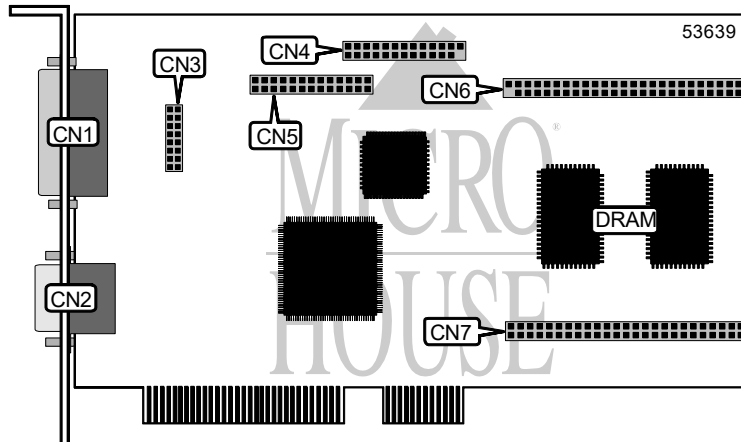

# MATROX GRAPHICS, INC. MYSTIQUE MGA-MYST/4BN

Card Type	Video card
Video Chip Set	MGA
Maximum Video Memory	8MB DRAM
Video Types Supported	XVGA
Highest Resolution Supported	1600 x 1200
Data Bus	32-bit PCI

CONNECTIONS			
Function	Label	Function	Label
15-pin media connector (proprietary)	CN1	Proprietary module connector	CN5
15-pin analog video connector	CN2	Connector for memory module	CN6
Proprietary module connector	CN3	Connector for memory module	CN7
Feature connector	CN4		

DRAM CONFIGURATION		
Size	Mainboard	Memory Upgrade Module
4MB	4MB	None
8MB	4MB	4MB

Note: Diagram for Memory Upgrade Module is unavailable.