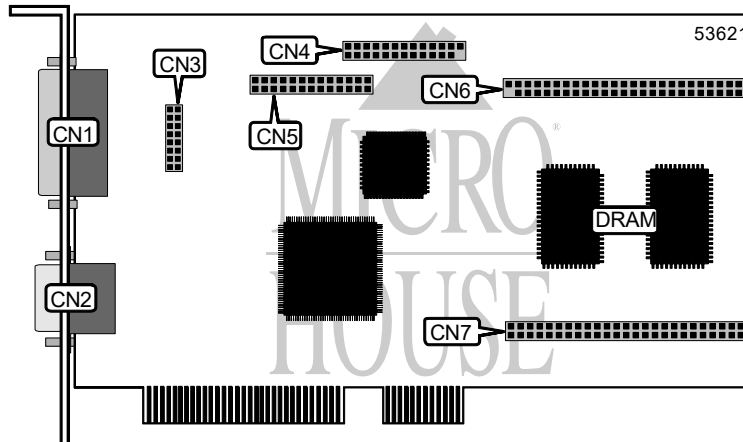

MATROX GRAPHICS, INC. MYSTIQUE MGA-MYST/2BN

Card Type	Video card
Video Chip Set	MGA
Maximum Video Memory	8MB DRAM
Video Types Supported	XVGA
Highest Resolution Supported	1600 x 1200
Data Bus	32-bit PCI

CONNECTIONS			
Function	Label	Function	Label
15-pin media connector (proprietary)	CN1	Proprietary module connector	CN5
15-pin analog video connector	CN2	Connector for memory module	CN6
Proprietary module connector	CN3	Connector for memory module	CN7
Feature connector	CN4		

DRAM CONFIGURATION		
Size	Mainboard	Memory Upgrade Module
2MB	2MB	None
4MB	2MB	2MB
8MB	2MB	6MB

Note: Diagram for Memory Upgrade Module is unavailable.