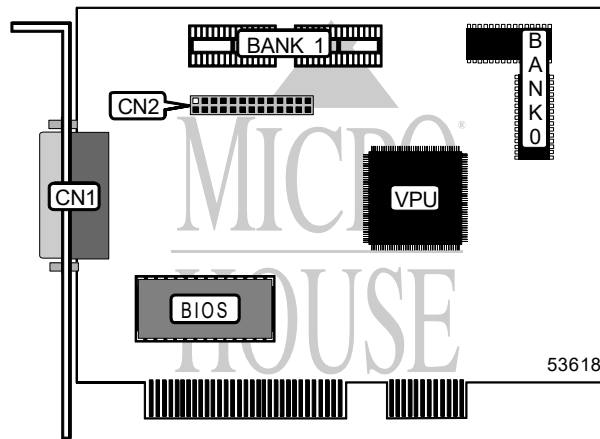

STB SYSTEMS, INC. HORIZON 64 PCI (VER.3)

Card Type	Video card
Video Chip Set	STB
Maximum Video Memory	2MB DRAM
Video Types Supported	XVGA
Highest Resolution Supported	1280 x 1024
Data Bus	32-bit PCI

CONNECTIONS			
Function	Label	Function	Label
15-pin analog video port	CN1	Feature connector	CN2

VIDEO MEMORY CONFIGURATION (DRAM)		
Size	Bank 0	Bank 1
1MB	(2) 512KB	None
2MB	(2) 512KB	(2) 512KB