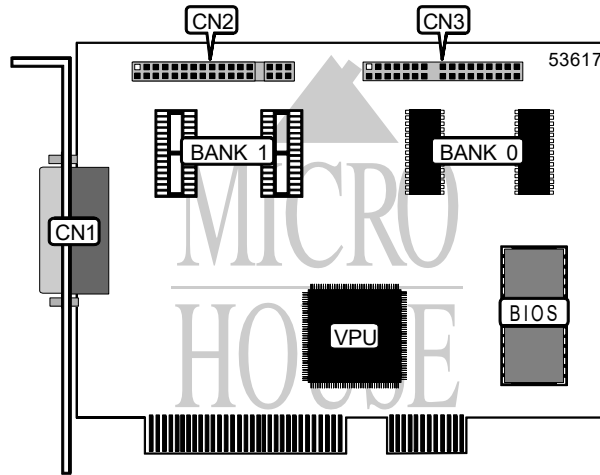

# STB SYSTEMS, INC. POWERGRAPH 64 VIDEO PCI (VER.2)

Card Type	Video card
Video Chip Set	S3
Maximum Video Memory	2MB DRAM
Video Types Supported	XVGA
Highest Resolution Supported	1280 x 1024
Data Bus	32-bit PCI

CONNECTIONS			
Function	Label	Function	Label
15-pin analog video port	CN1	Video option connector	CN3
Feature connector with LPB extension	CN2		

VIDEO MEMORY CONFIGURATION (DRAM)		
Size	Bank 0	Bank 1
1MB	(2) 512KB	None
2MB	(2) 512KB	(2) 512KB