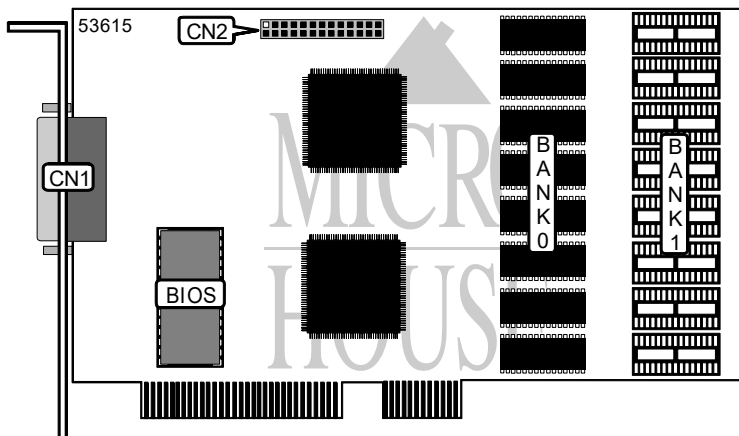

# ATI TECHNOLOGIES, INC. MACH 64 PCI VGA (DRAM)

|                              |             |
|------------------------------|-------------|
| Card Type                    | Video card  |
| Video Chip Set               | ATI         |
| Maximum Video Memory         | 2MB DRAM    |
| Video Types Supported        | XVGA        |
| Highest Resolution Supported | 1280 x 1024 |
| Data Bus                     | 32-bit PCI  |

| CONNECTIONS              |       |                   |       |  |
|--------------------------|-------|-------------------|-------|--|
| Function                 | Label | Function          | Label |  |
| 15-pin analog video port | CN1   | Feature connector | CN2   |  |

| VIDEO MEMORY CONFIGURATION (DRAM) |           |           |  |
|-----------------------------------|-----------|-----------|--|
| Size                              | Bank 0    | Bank 1    |  |
| 1MB                               | (8) 256KB | None      |  |
| 2MB                               | (8) 256KB | (8) 256KB |  |