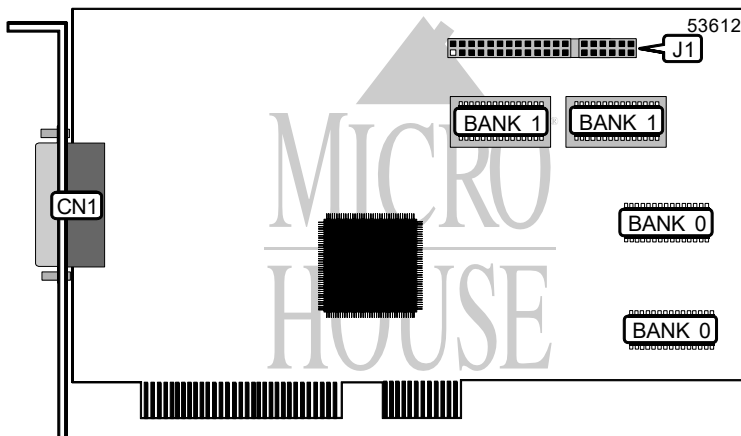

# ASUS COMPUTER INTERNATIONAL PCI-V264GT

Card Type  
Video Chip Set  
Maximum Video Memory  
Video Types Supported  
Highest Resolution Supported  
Data Bus

Video card  
ATI Technologies, Inc.  
2MB EDO DRAM  
VGA, XVGA  
1600x1200  
32-bit PCI

| CONNECTIONS              |       |                             |       |
|--------------------------|-------|-----------------------------|-------|
| Function                 | Label | Function                    | Label |
| 15-pin analog video port | CN1   | Proprietary connector (AMC) | J1    |

| VIDEO MEMORY CONFIGURATION (VRAM) |           |           |
|-----------------------------------|-----------|-----------|
| Size                              | Bank 0    | Bank 1    |
| 1MB                               | (2) 512KB | None      |
| 2MB                               | (2) 512KB | (2) 512KB |