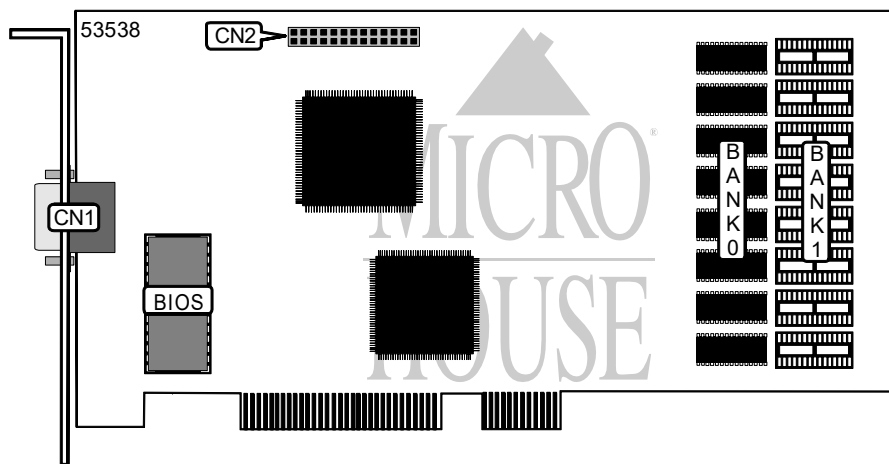

ATI TECHNOLOGIES INC. MACH32 PCI VGA (DRAM)

Card Type	Video card
Video Chip Set	ATI
Maximum Video Memory	2MB DRAM
Video Types Supported	VGA
Highest Resolution Supported	1280 x 1024
Data Bus	32-bit PCI

CONNECTIONS			
Function	Label	Function	Label
15 -pin analog video port	CN1	Feature connector	CN2

VIDEO MEMORY CONFIGURATION (VRAM)		
Size	Bank 0	Bank 1
1MB	(8)128KB	None
2MB	(8)128KB	(8)128KB