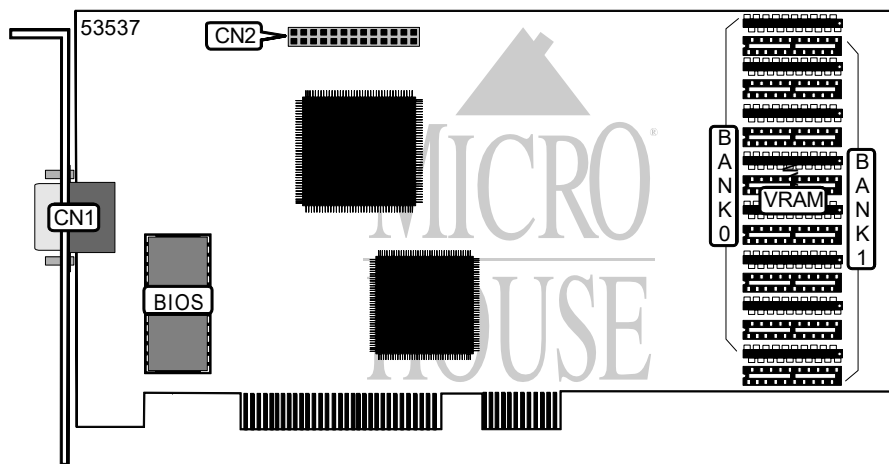

ATI TECHNOLOGIES INC. MACH32 PCI VGA (VRAM)

Card Type	Video card
Video Chip Set	ATI
Maximum Video Memory	2MB VRAM
Video Types Supported	VGA
Highest Resolution Supported	1280 x 1024
Data Bus	32-bit PCI

CONNECTIONS			
Function	Label	Function	Label
15 -pin analog video port	CN1	Feature connector	CN2

VIDEO MEMORY CONFIGURATION (VRAM)		
Size	Bank 0	Bank 1
1MB	(8)128KB	None
2MB	(8)128KB	(8)128KB