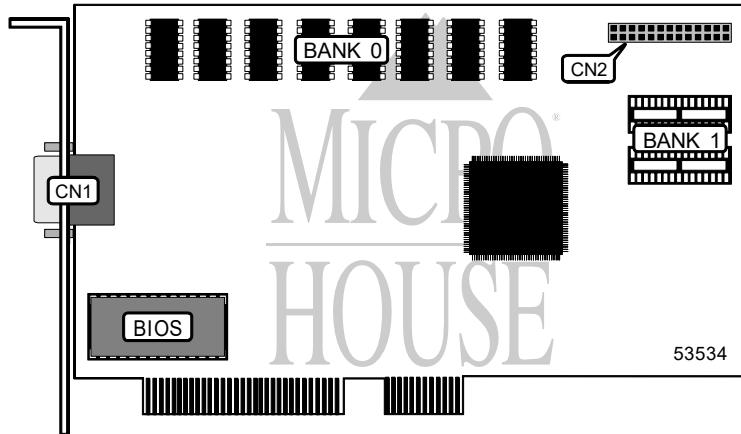

GENOA SYSTEMS CORPORATION WINVGA VIDEO 8540PCI

Card Type	Video card
Video Chip Set	Genoa Systems
Maximum Video Memory	2MB DRAM
Video Types Supported	VGA
Highest Resolution Supported	720 x 400
Data Bus	32-bit PCI

CONNECTIONS			
Function	Label	Function	Label
15-pin analog video port	CN1	Feature connector	CN2

VIDEO MEMORY CONFIGURATION (DRAM)		
Size	Bank 0	Bank 1
1MB	(8) 128KB	None
2MB	(8)128KB	(2) 512KB