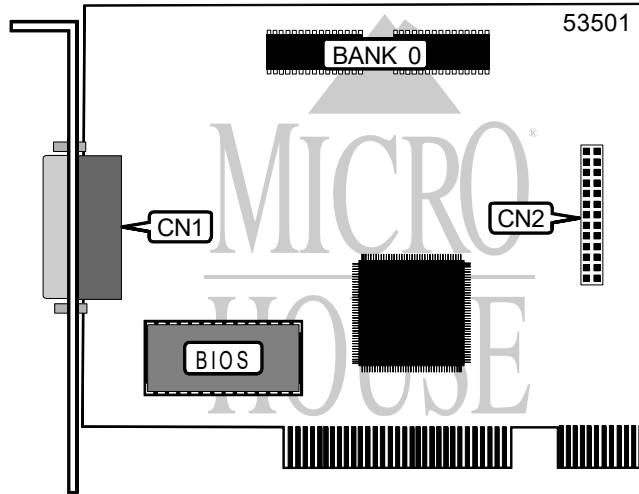

BOCA RESEARCH, INC. SUPER XVGA (SVGAP1)

Card Type	Video card
Video Chip Set	Unidentified
Maximum Video Memory	512KB DRAM
Video Types Supported	XVGA
Highest Resolution Supported	1280 x 1024
Data Bus	32-bit PCI

CONNECTIONS				
Function	Label	Function	Label	
15-pin digital video port	CN1	Feature connector	CN2	