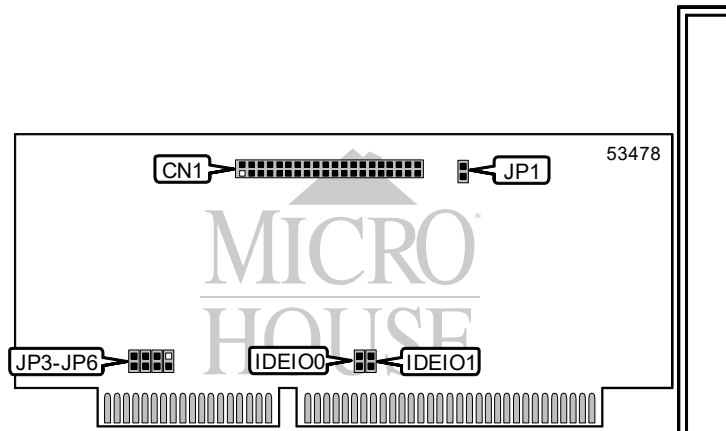

# CREATIVE LABS, INC. CD-ROM INTERFACE CARD (CT1860)

Card Type	CD-ROM Interface Card
Chip Set	Unidentified
Maximum Onboard Memory	Unidentified
I/O Options	ICD-ROM interface
Data Bus	16-bit ISA

CONNECTIONS				
Function	Label	Function	Label	
CD-ROM interface - ATAPI	CN1	Unidentified	JP1	

IDE I/O ADDRESS			
Setting	IDE IO0		IDE IO1
168h	Open		Open
1E8h	Open		Closed
170h	Closed		Open
Disable	Closed		Closed

IDE INTERRUPT SELECTION				
IRQ	JP3	JP4	JP5	JP6
IRQ10	Closed	Open	Open	Open
IRQ11	Open	Closed	Open	Open
IRQ12	Open	Open	Closed	Open
IRQ15	Open	Open	Open	Closed