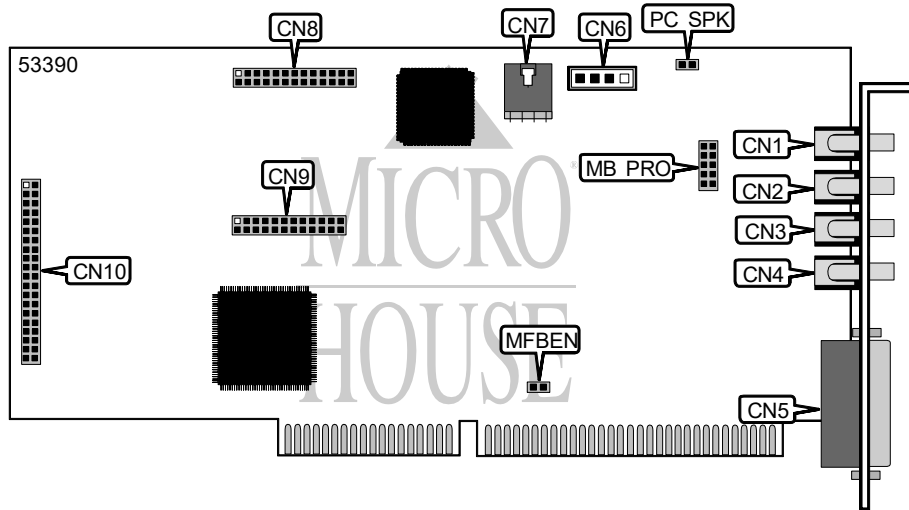

# CREATIVE LABS, INC. CT4380, SOUNDBLASTER AWE64

Card Type	Sound card
Chip Set	Creative Technology
I/O Options	Game/MIDI port, IDE interface, line in/out, microphone jack, PC speaker connector, speaker/line out, PC speaker connector, Audio in - CD-ROM (2)
Data Bus	16-bit ISA
Card Size	Three-quarter length, full-height card

CONNECTIONS				
Function	Label	Function	Label	
Line in	CN1	Audio in - CD-ROM (unidentified)	CN6	
Microphone jack	CN2	Audio in - CD-ROM (unidentified)	CN7	
Line out	CN3	Unidentified	CN8	
Speaker/Line out	CN4	Unidentified	CN9	
Game/MIDI port	CN5	IDE Interface	CN10	
PC Speaker connector	PC SPK			

USER CONFIGURABLE SETTINGS			
Function	Label	Position	
í Factory configured - do not alter	MB PRO	Unidentified	
í Factory configured - do not alter	MF BEN	Unidentified	
Note: All settings are software selectable.			