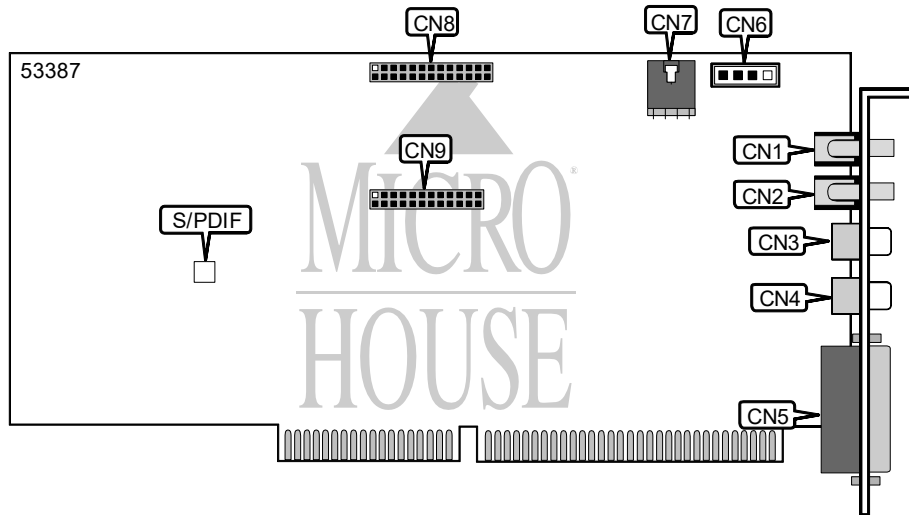

CREATIVE LABS, INC. CT4390, SOUNDBLASTER AWE64 GOLD

Card Type	Sound card
Chip Set	Creative Technology
I/O Options	Game/MIDI port, line in, microphone jack, audio out, Audio in-CD-ROM (2)
Data Bus	16-bit ISA
Card Size	Three-quarter length, full-height card

CONNECTIONS				
Function	Label	Function	Label	
Line in	CN1	Audio in - CD-ROM (unidentified)	CN6	
Microphone jack	CN2	Audio in - CD-ROM (unidentified)	CN7	
Audio out - left channel	CN3	RAM Board connector	CN8	
Audio out - right channel	CN4	RAM Board connector	CN9	
Game/MIDI port	CN5	Unidentified	S/PDIF	