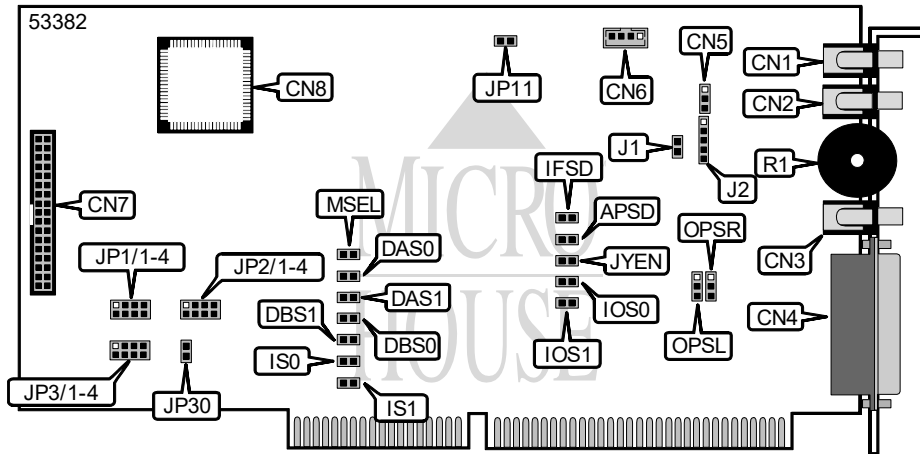

CREATIVE LABS, INC. SOUNDBLASTER 16 SCSI-2

Card Type
Chip Set
I/O Options

Data Bus
Card Size

Sound card
Creative Technology
CD-ROM interface, game/MIDI port, Line in, Speaker/Line out, CD Audio, microphone in, SCSI interface, PC speaker connector, volume control
16-bit ISA
Three-quarter length, full-height card

CONNECTIONS			
Function	Label	Function	Label
Line in	CN1	Audio in CD-ROM (unidentified)	CN6
Microphone jack	CN2	SCSI interface	CN7
Speaker/Line out	CN3	Advanced signal processor socket	CN8
Game/MIDI port	CN4	Volume control	R1
Audio extension connector	CN5	PC Speaker connector	JP11

USER CONFIGURABLE SETTINGS			
Function	Label	Position	
Joystick enabled	JYEN	Closed	
Joystick disabled	JYEN	Open	

AUDIO INTERFACE DMA SELECT (8-BIT)			
Function	DAS0	DAS1	
Channel 0	Closed	Closed	
Channel 1	Open	Closed	
Channel 3	Closed	Open	

AUDIO INTERFACE IRQ SELECT		
Setting	IS0	IS1
IRQ 2	Closed	Closed
í IRQ 5	Open	Closed
IRQ 7	Closed	Open
IRQ 10	Open	Open

AUDIO INTERFACE BASE I/O ADDRESS SELECT		
Address (Range)	IOS0	IOS1
í 220h	Closed	Closed
240h	Open	Closed
260h	Closed	Open
280h	Open	Open