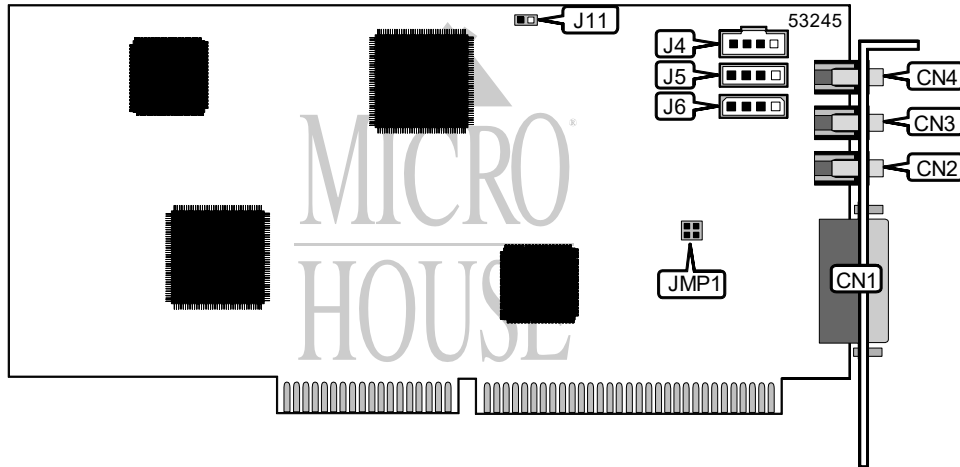

SPEA SOFTWARE AG MEDIA XTC

Card Type	Multi-I/O card,
Chip Set	Motorola
Maximum Onboard Memory	Unidentified
I/O Options	Game/MIDI port, audio in (3), microphone in
Data Bus	16-bit ISA

CONNECTIONS			
Function	Label	Function	Label
Game/MIDI port	CN1	Audio in - CD-ROM (Sony)	J4
Microphone jack	CN2	Audio in - CD-ROM (Mitsumi)	J5
Line out	CN3	Audio in - CD-ROM (Matsushita)	J6
CD/Aux	CN4	Modem in	J11

USER CONFIGURABLE SETTINGS		
Function	Label	Position
Phantom power supply not connected	JMP1/pins 1 & 2	Open
Phantom power supply connected	JMP1/pins 1 & 2	Closed
Mono-microphone	JMP1/pins 3 & 4	Open
Stereo microphone	JMP1/pins 3 & 4	Closed