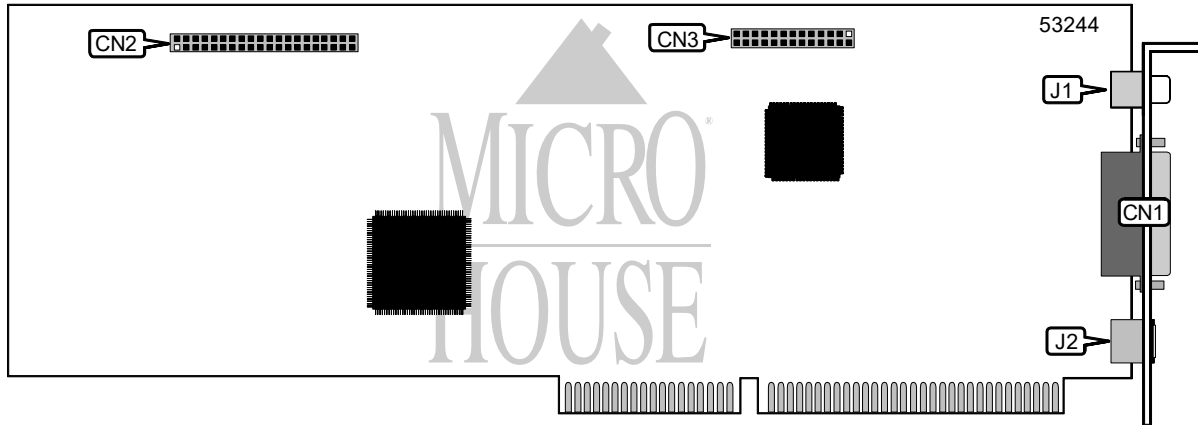

# SPEA SOFTWARE AG PLAY IT

Card Type	Video card, MPEG-1 decoder
Video Chip Set	Trident
Maximum Video Memory	Unidentified
Video Types Supported	VGA
Highest Resolution Supported	1024 x 768
Data Bus	16-bit ISA

CONNECTIONS			
Function	Label	Function	Label
15-pin analog video port	CN1	Audio out	J1
Proprietary connector	CN2	VGA loop through	J2
Feature connector	CN3		