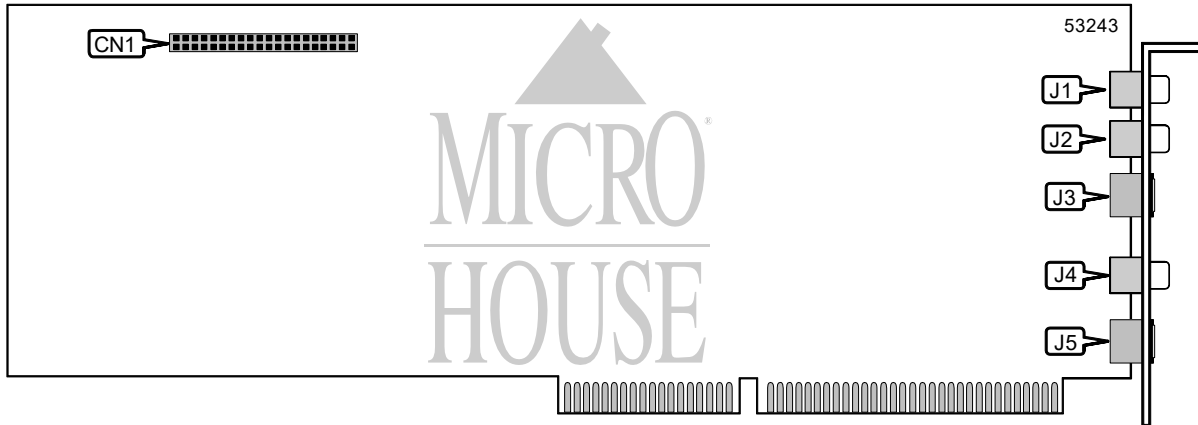

SPEA SOFTWARE AG CRUNCH IT

Card Type	Video card
Video Chip Set	Unidentified
Maximum Video Memory	Unidentified
Video Types Supported	VGA
Highest Resolution Supported	1024 x 768
Data Bus	16-bit ISA

CONNECTIONS			
Function	Label	Function	Label
Proprietary connector	CN1	S-video in	J3
Composite video in	J1	Composite video out	J4
Composite video in	J2	S-video out	J5